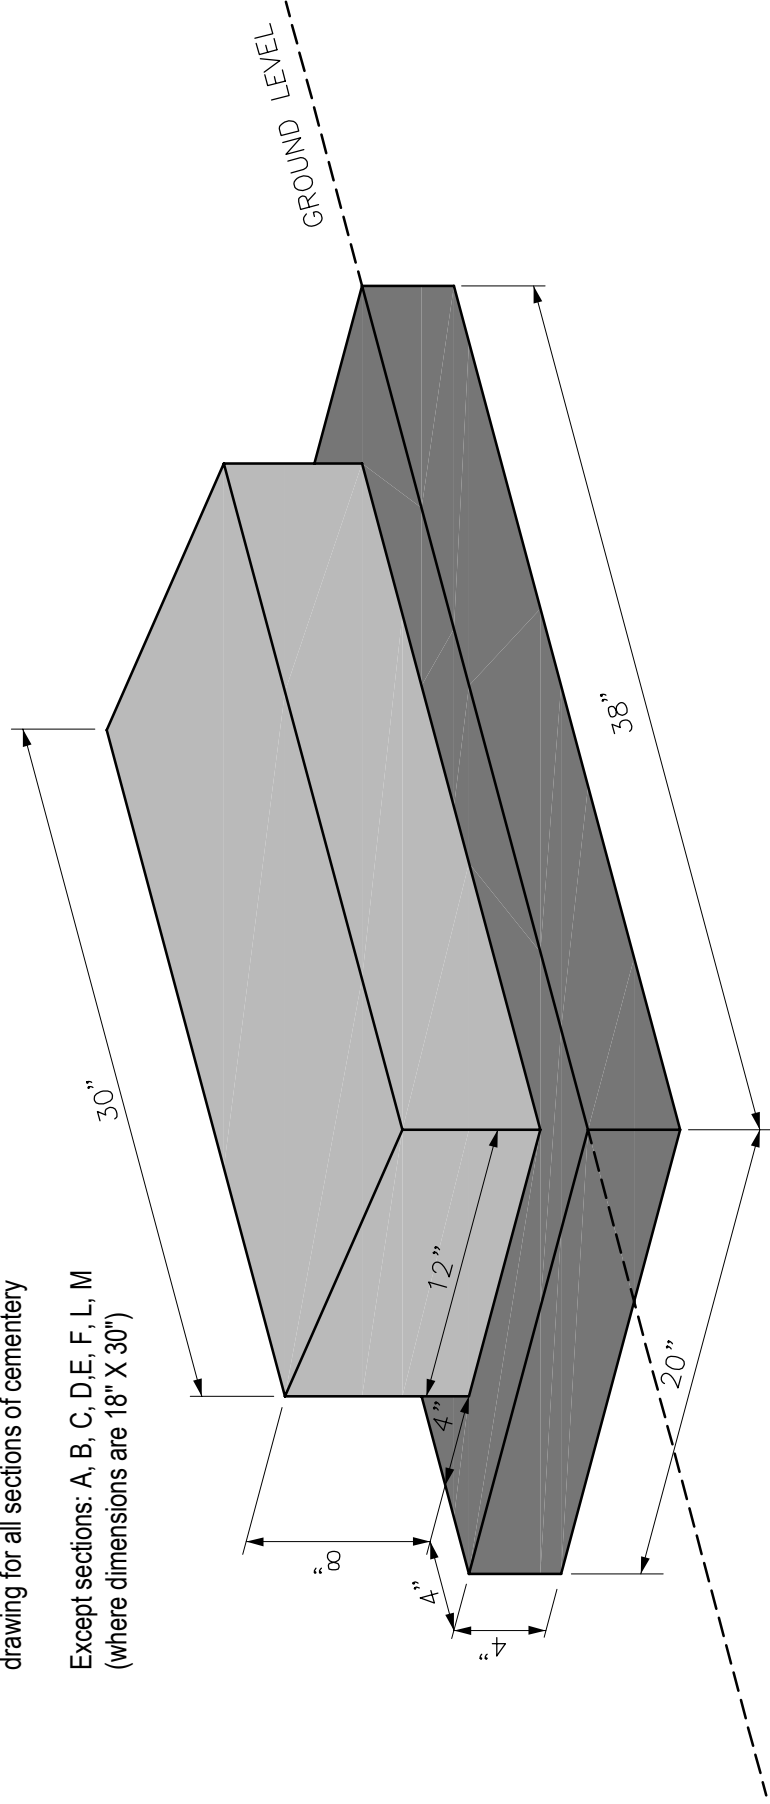

MONUMENT DIMENSIONS:
 20cm (8") IN HEIGHT, 75cm (30") IN WIDTH
 AND 30cm (12") IN DEPTH

NOTE:

BASE TO BE SET FLUSH WITH GROUND

Monument base dimensions as shown on drawing for all sections of cemetery

Except sections: A, B, C, D, E, F, L, M
 (where dimensions are 18" X 30")

MEMORIAL MONUMENTS
GREY MOUNTAIN CEMETERY