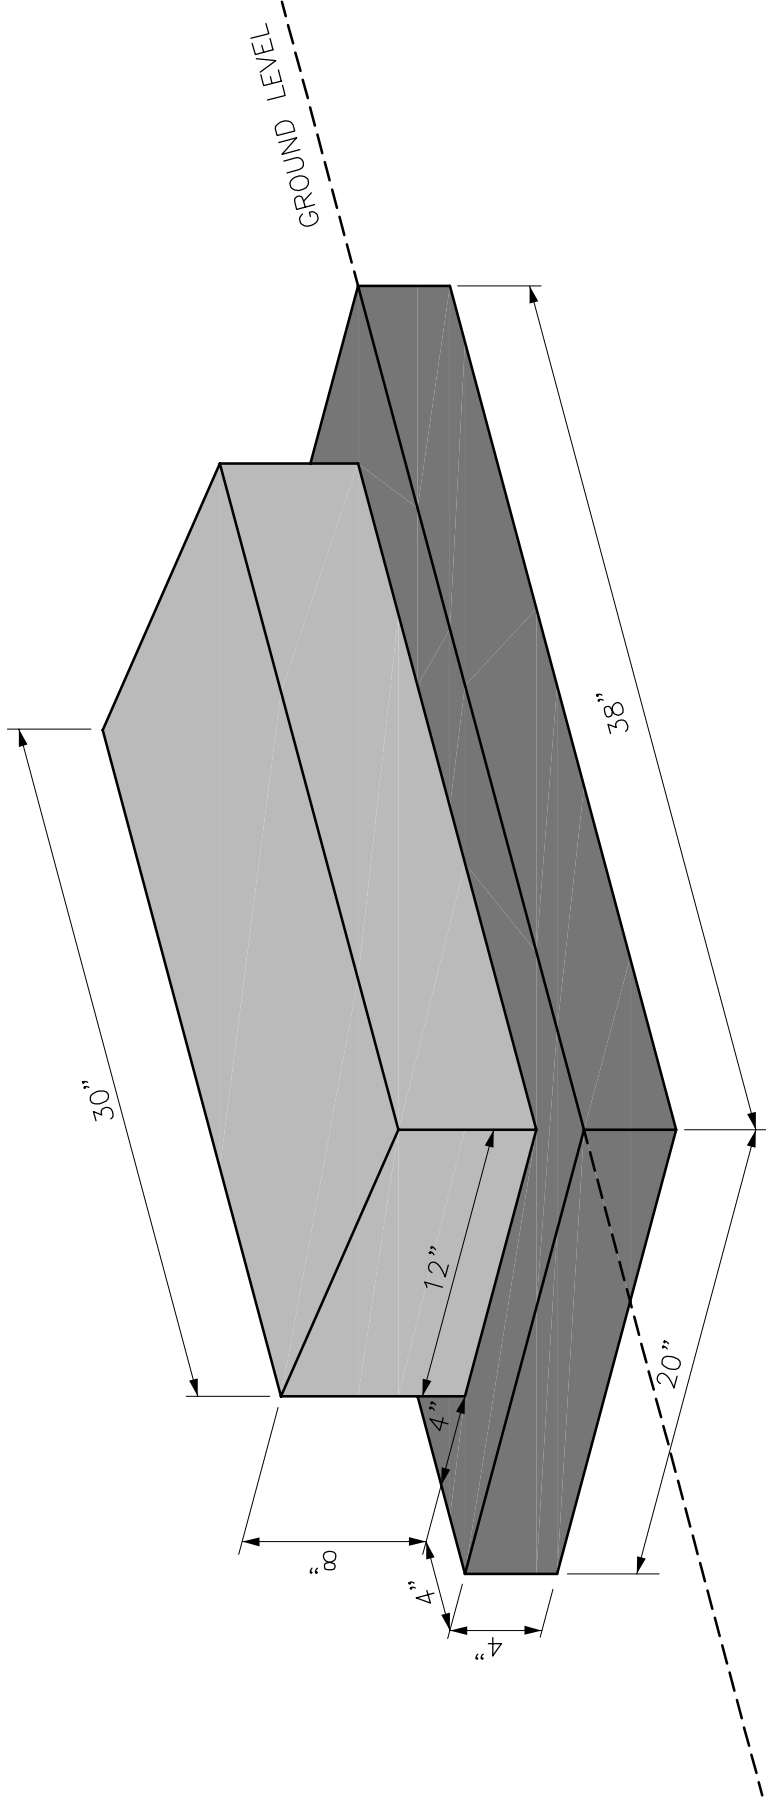

MONUMENT DIMENSIONS:

20cm (8") IN HEIGHT, 75cm (30") IN WIDTH
AND 30cm (12") IN DEPTH

NOTE:

BASE TO BE SET FLUSH WITH GROUND

MEMORIAL MONUMENTS
GREY MOUNTAIN CEMETERY