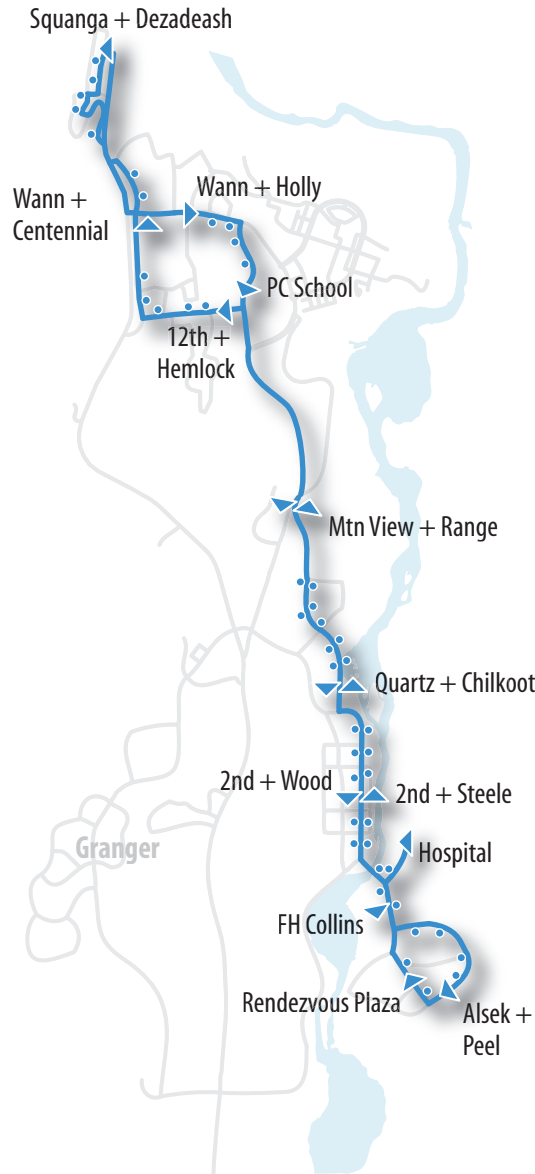

# Route 1 Riverdale North – Porter Creek Express

## Route 1 Porter Creek Express

### Regular Bus Schedule

	Monday to Friday	Saturday
northbound	every hour from	Saturday – See Route 7
2nd + Steele	6:40 am to 6:40 pm	
Quartz + Chilkoat	6:43 am to 6:43 pm	
Mtn View + Range	6:46 am to 6:46 pm	
12th + Hemlock	6:48 am to 6:48 pm	
Wann + Centennial	6:52 am to 6:52 pm	
Squanga + Dezadeash	6:55 am to 6:55 pm	
Wann + Holly	7:00 am to 7:00 pm	
PC School	7:03 am to 7:03 pm	
Mtn View + Range	7:06 am to 7:06 pm	
Quartz + Chilkoat	7:09 am to 7:09 pm	
2nd + Wood	7:12 am to 7:12 pm	

### Regular Bus Schedule

	Monday to Friday	Saturday
southbound	every hour from	Saturday – See Route 7
2nd + Wood	6:20 am to 6:20 pm	
FH Collins	6:23 am to 6:23 pm	
Alsek + Peel	6:26 am to 6:26 pm	
Rendezvous Plaza	6:27 am to 6:27 pm	
Hospital	6:30 am to 6:30 pm	
2nd + Steele	6:32 am to 6:32 pm	