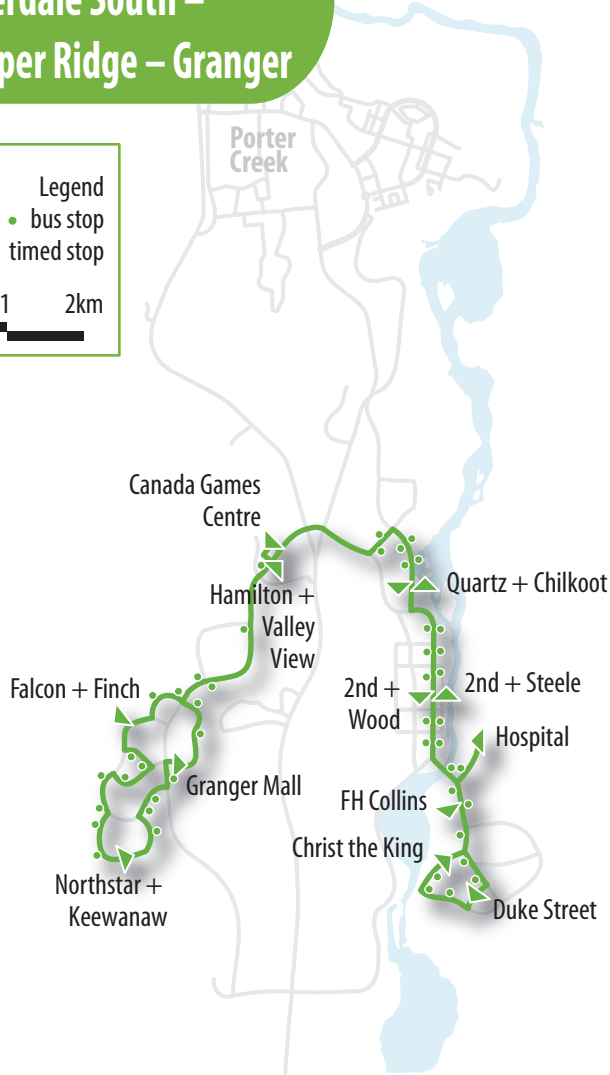

Route 2 Riverdale South – Copper Ridge – Granger

Route 2 Copper Ridge - Granger

Regular Bus Schedule

Monday to Friday

	northbound	every hour from	drop-off only	Peak Hours Additional Bus Service* Monday to Friday	Saturday
2nd + Steele	7:20 am to 9:20 pm	10:20 pm	7:40 am	every hour from	7:20 am to 7:20 pm
Quartz + Chilkoote	7:23 am to 9:23 pm		7:43 am		7:23 am to 7:23 pm
Canada Games Centre	7:29 am to 9:29 pm		7:49 am		7:29 am to 7:29 pm
Falcon + Finch	7:33 am to 9:33 pm		7:53 am		7:33 am to 7:33 pm
Northstar + Keewanaw	7:38 am to 9:38 pm		7:58 am		7:38 am to 7:38 pm
Granger Mall	7:40 am to 9:40 pm		8:00 am		7:40 am to 7:40 pm
Hamilton + Valley View	7:45 am to 9:45 pm		8:05 am		7:45 am to 7:45 pm
Quartz + Chilkoote	7:49 am to 9:49 pm		8:09 am		7:49 am to 7:49 pm
2nd + Wood	7:51 am to 9:51 pm		8:11 am		7:51 am to 7:51 pm

Route 2 Riverdale South

Regular Bus Schedule

Monday to Friday

	southbound	every hour from	drop-off only	Peak Hours Additional Bus Service* Monday to Friday	Monday to Friday	Saturday
2nd + Wood	7:00 am to 10:00 pm	10:20 pm	7:20, 8:20 am	3:20 pm	every hour from	7:00 am to 7:00 pm
FH Collins	7:03 am to 10:03 pm		7:23, 8:23 am	3:23 pm		7:03 am to 7:03 pm
Duke Street	7:05 am to 10:05 pm		7:25, 8:25 am	3:25 pm		7:05 am to 7:05 pm
Christ The King	7:08 am to 10:08 pm		7:28, 8:28 am	3:28 pm		7:08 am to 7:08 pm
Hospital	7:11 am to 10:11 pm		7:31, 8:31 am	3:31 pm		7:11 am to 7:11 pm
2nd + Steele	7:14 am to 10:14 pm		7:34, 8:34 am	3:34 pm		7:14 am to 7:14 pm

* Route 2 runs a regular once-an-hour schedule weekdays and Saturday. Additional buses run weekday mornings, afternoons. The 10:20pm bus is drop-off only. No Sunday buses.