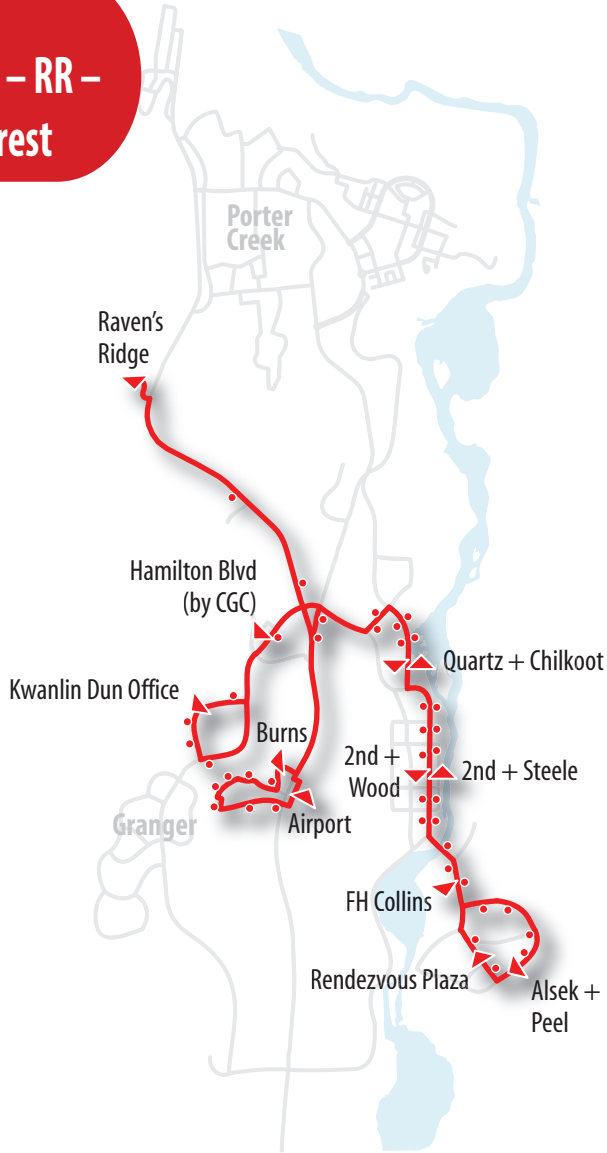

Route 3 Riverdale North – RR – McIntyre – Hillcrest

Legend
 ● bus stop
 ▲ timed stop

0 1 2km

Route 3 RR - McIntyre - Hillcrest

Regular Bus Schedule

	Monday to Friday		Saturday
northbound	every hour from	drop-off only	every hour from
2nd + Steele	6:55 am to 8:55 pm	10:20 pm	7:55 am to 6:55 pm
Quartz + Chilkoote	6:58 am to 8:58 pm		7:58 am to 6:58 pm
Raven's Ridge	7:05 am to 9:05 pm		8:05 am to 7:05 pm
Hamilton Blvd by CGC	7:09 am to 9:09 pm		8:09 am to 7:09 pm
Kwanlin Dun Office	7:11 am to 9:11 pm		8:11 am to 7:11 pm
Burns Road	7:17 am to 9:17 pm		8:17 am to 7:17 pm
Airport	7:22 am to 9:22 pm		8:22 am to 7:22 pm
Quartz + Chilkoote	7:28 am to 9:28 pm		8:28 am to 7:28 pm
2nd + Wood	7:31 am to 9:31 pm		8:31 am to 7:31 pm

Route 3 Riverdale North

Regular Bus Schedule

	Monday to Friday		Saturday
southbound	every hour from	drop-off only	every hour from
2nd + Wood	6:40 am to 8:40 pm	10:20 pm	7:40 am to 6:40 pm
FH Collins	6:43 am to 8:43 pm		7:43 am to 6:43 pm
Alsek + Peel	6:46 am to 8:46 pm		7:46 am to 6:46 pm
Rendezvous Plaza	6:47 am to 8:47 pm		7:47 am to 6:47 pm
2nd + Steele	6:51 am to 8:51 pm		7:51 am to 6:51 pm

* Route 3 runs a regular once-an-hour schedule weekdays and Saturday. The 10:20pm bus is drop-off only. No buses run on Sunday.