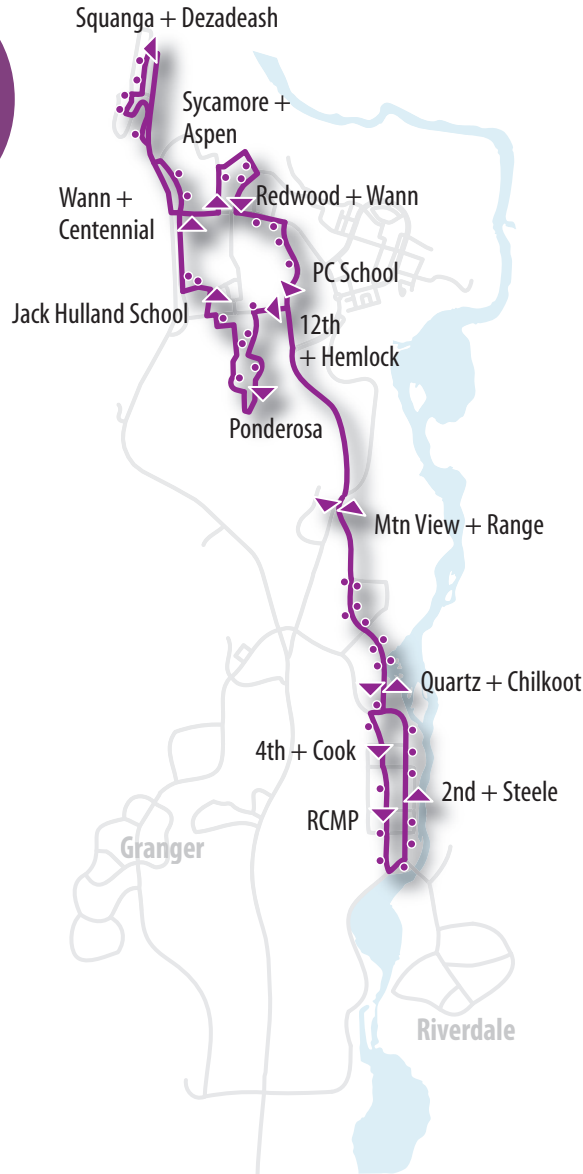

Route 4 Porter Creek – Crestview

Legend

-  bus stop
-  timed stop

0 1 2km

Route 4 Porter Creek - Crestview

Regular Bus Schedule

	Monday to Friday		Saturday
northbound	every hour from	drop-off only	every hour from
2nd + Steele	7:00 am to 9:00 pm	10:20 pm	7:00 am to 7:00 pm
Quartz + Chilkoat	7:03 am to 9:03 pm		7:03 am to 7:03 pm
Mtn View + Range	7:06 am to 9:06 pm		7:06 am to 7:06 pm
12th + Hemlock	7:08 am to 9:08 pm		7:08 am to 7:08 pm
Ponderosa	7:10 am to 9:10 pm		7:10 am to 7:10 pm
Jack Hulland School	7:13 am to 9:13 pm		7:13 am to 7:13 pm
Wann + Centennial	7:15 am to 9:15 pm		7:15 am to 7:15 pm
Squanga + Dezadeash	7:20 am to 9:20 pm		7:20 am to 7:20 pm
Sycamore + Aspen	7:25 am to 9:25 pm		7:25 am to 7:25 pm
Redwood + Wann	7:28 am to 9:28 pm		7:28 am to 7:28 pm
Porter Creek School	7:31 am to 9:31 pm		7:31 am to 7:31 pm
Mtn View + Range	7:34 am to 9:34 pm		7:34 am to 7:34 pm
Quartz + Chilkoat	7:37 am to 9:37 pm		7:37 am to 7:37 pm
4th + Cook	7:39 am to 9:39 pm		7:39 am to 7:39 pm
RCMP	7:40 am to 9:40 pm		7:40 am to 7:40 pm
2nd + Steele	7:44 am to 9:44 pm		7:44 am to 7:44 pm

* Route 4 runs a regular once-an-hour schedule weekdays and Saturday. 10:20pm bus is drop-off only. No buses run on Sunday.