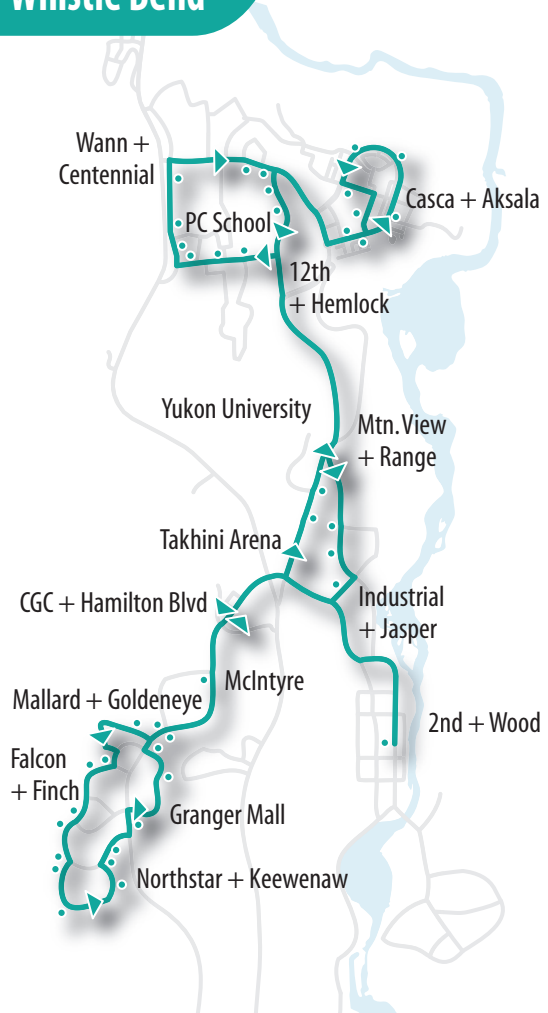

Route 6 Ingram – Granger – Porter Creek – Whistle Bend

Route 6 Ingram - Granger

Regular Bus Schedule

	Monday to Friday	Saturday
southbound	every hour from	no service
Industrial + Jasper	6:27 am to 8:27 pm	
CGC + Hamilton	6:31 am to 8:31 pm	
Mallard + Goldeneye	6:36 am to 8:36 pm	
Falcon + Finch	6:39 am to 8:39 pm	
Northstar + Keewenaw	6:42 am to 8:42 pm	
Granger Mall	6:46 am to 8:46 pm	
CGC + Hamilton	6:50 am to 8:50 pm	
Takhini Arena	6:55 am to 8:55 pm	

Route 6 Porter Creek - Whistle Bend

Regular Bus Schedule

	Monday to Friday
northbound	every hour from
Takhini Arena	6:55 am to 8:55 pm
Mtn. View + Range	6:58 am to 8:58 pm
12th + Hemlock	7:01 am to 9:01 pm
Centennial + Wann	7:04 am to 9:04 pm
Casca + Aksala	7:10 am to 9:10 pm
Whistle Bend Place	7:15 am to 9:15 pm
P.C. School	7:21 am to 9:21 pm
Mtn. View + Range	7:24 am to 9:24 pm
Industrial + Jasper	7:27 am to 8:27 pm**
2nd + Wood	09:30 PM

From 2nd + Wood to Whistle Bend the 10:20 pm bus is drop-off only.

*Route 6 runs a regular once-an-hour schedule Monday to Friday only.

**Route 6 does not run on the weekend – please see Route 7

** Last service to Industrial + Jasper is 8:27 pm.