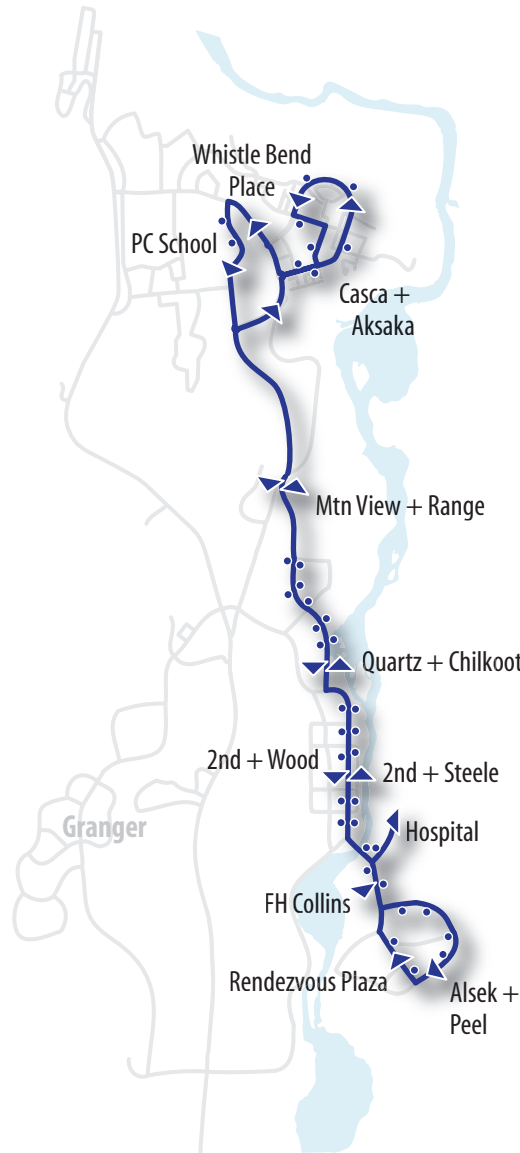

# Route 7 Whistle Bend – Riverdale North

## Route 7 Whistle Bend

#### Saturday All Day

Direction	Frequency
southbound	every hour from
2nd + Wood	8:20 am to 6:20 pm
FH Collins	8:23 am to 6:23 pm
Alsek + Peel	8:26 am to 6:26 pm
Rendezvous Plaza	8:27 am to 6:27 pm
Hospital	8:30 am to 6:30 pm
2nd + Steele	8:40 am to 6:40 pm

\* Route 7 runs a regular once-an-hour schedule Saturday only.