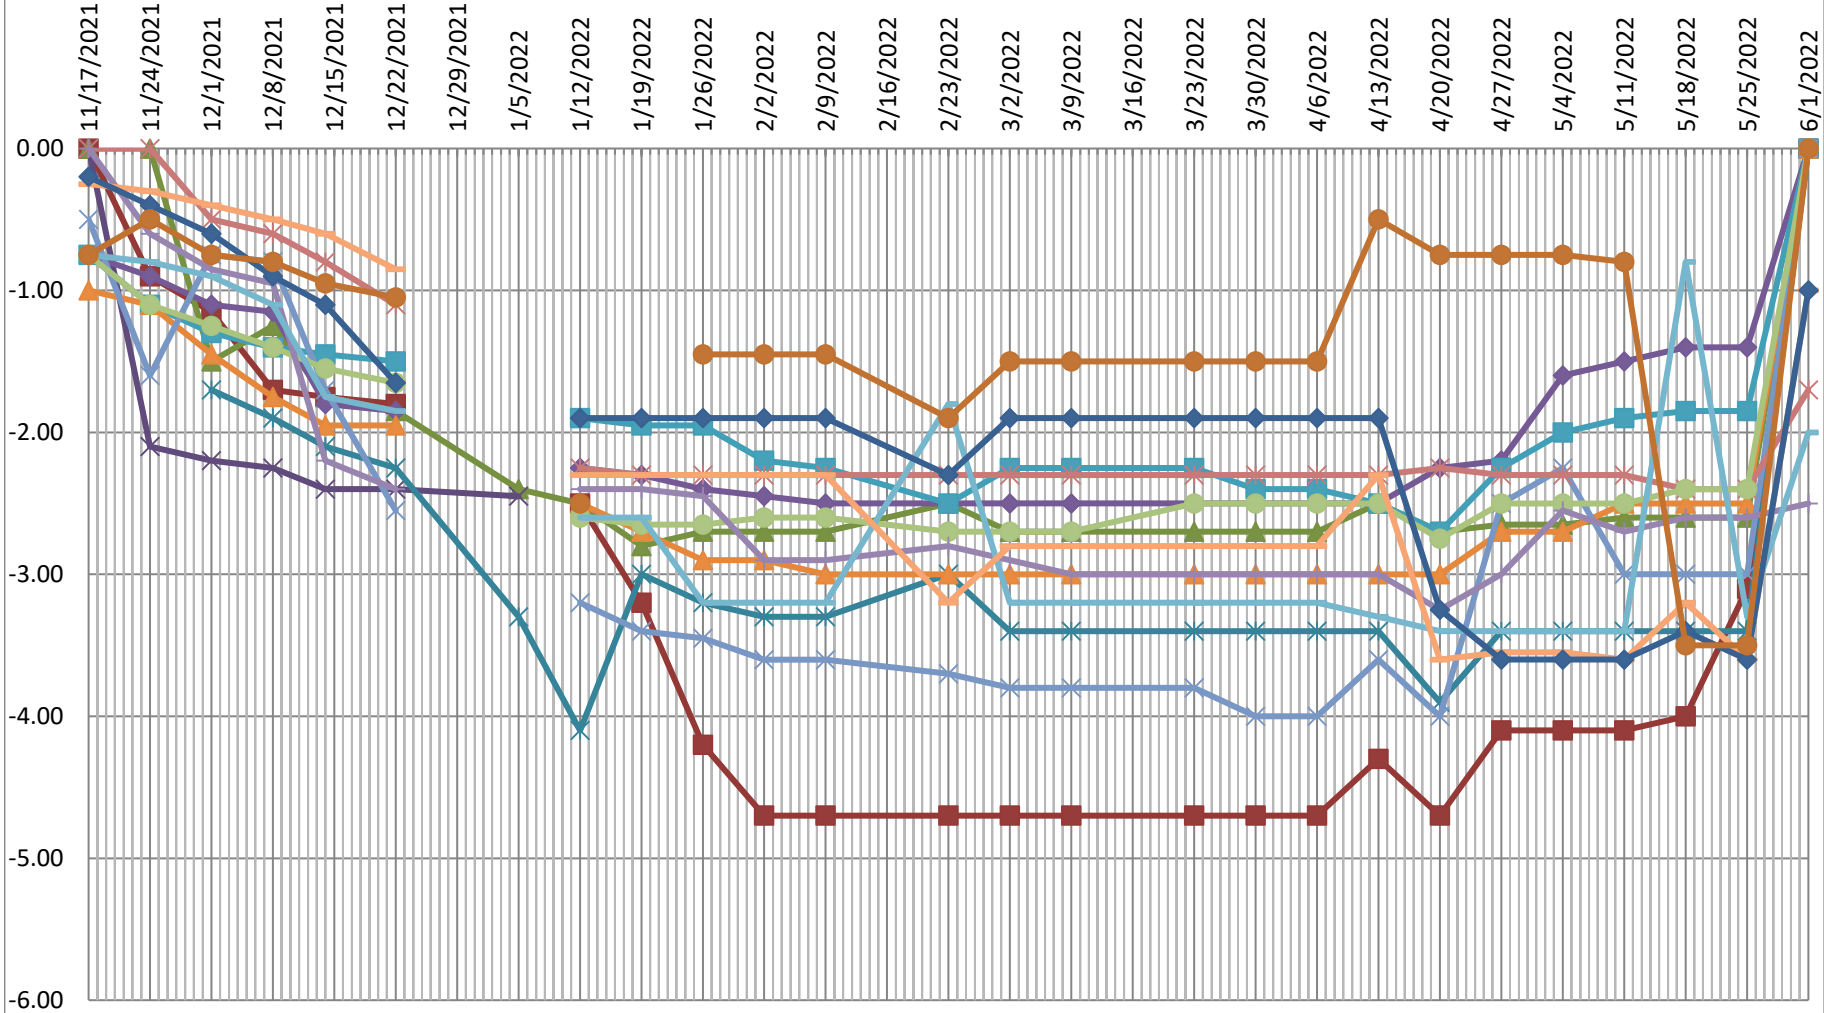

Frost Depth Winter 2021-2022

- Strickland Road
- ▲ Strickland Blvd
- × Firehall #2
- ✦ Azure RD
- ◆ 39 Eldorado Rd
- Copper Ridge
- ▲ Elm & 12 Ave
- × Larch & Redwood
- ✦ 6 th & Drury
- McIntyre Pumphouse
- Titanium Way
- Tamarack
- Granger Booster
- ◆ Hyland
- Atlin Place