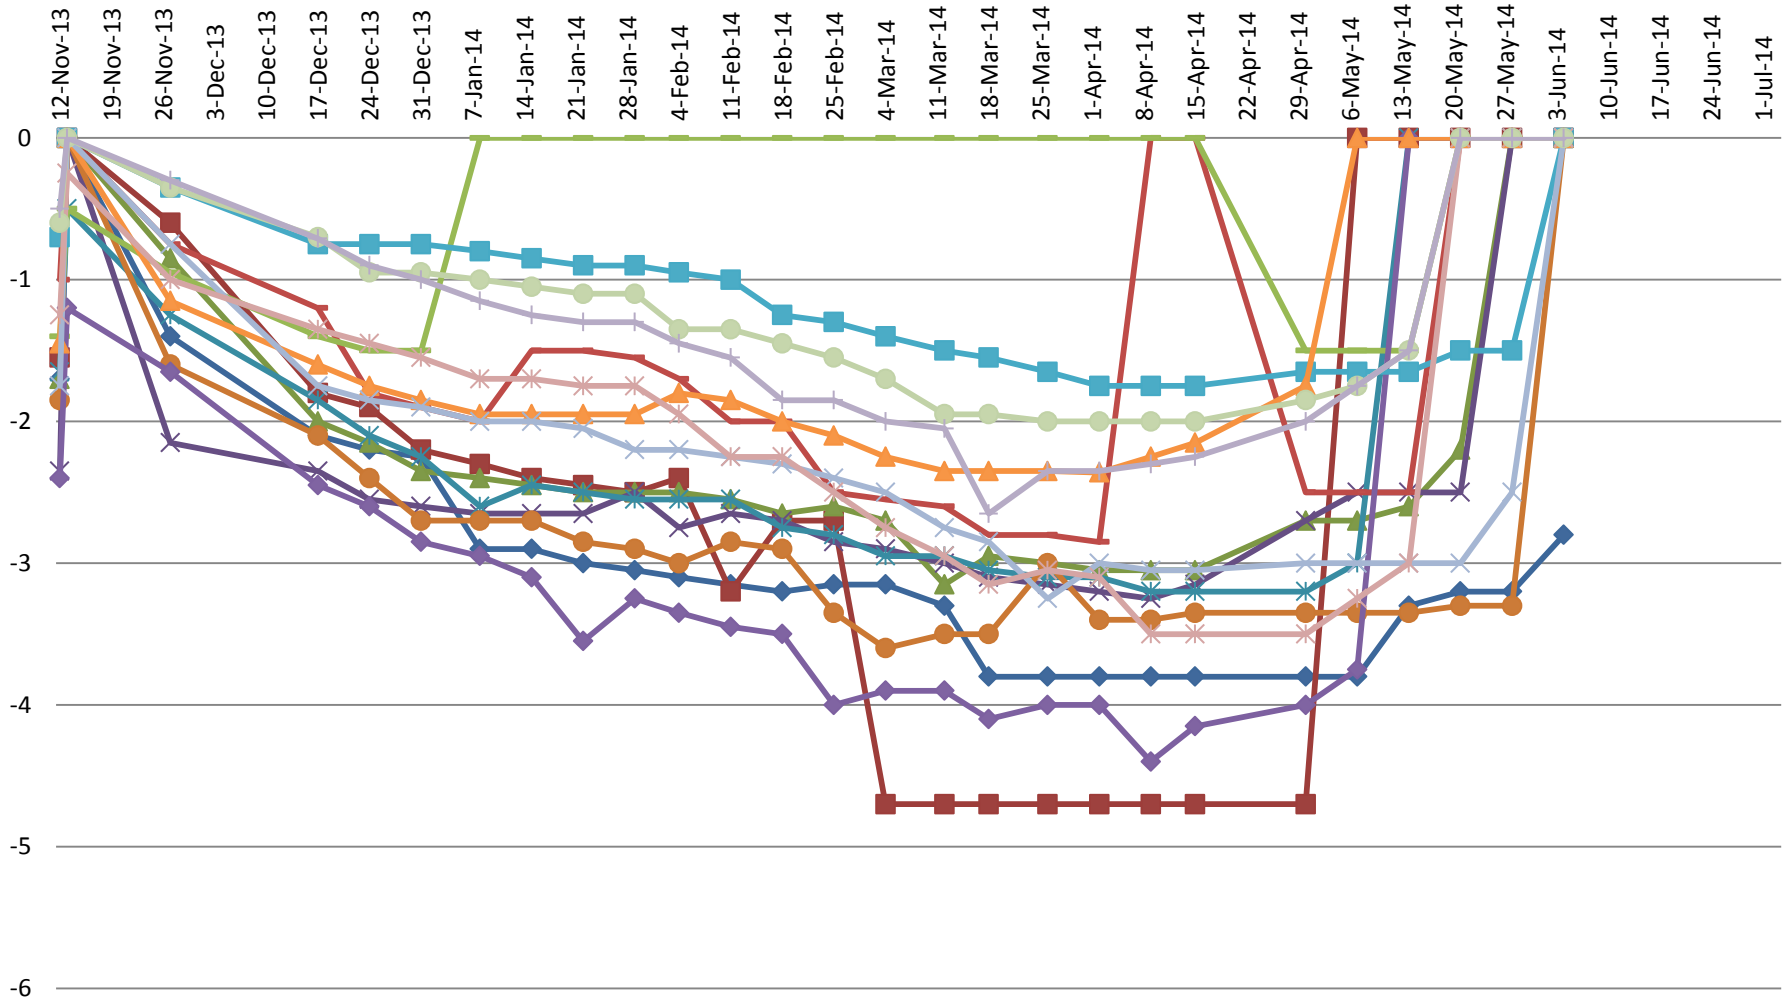

# Frost Depth 2013-2014

- ◆ Selkirk St
- Strickland Road
- ▲ Strickland Blvd
- × Firehall #2
- ✱ Elm & 12 Ave
- Azure Rd
- + 46 Heron
- 89 Sunset Dr. N
- Copper Ridge Lift
- ◆ Larch & Redwood
- 6 th & Drury
- ▲ McIntyre Pumpouse
- ✱ Titanium Way
- ✱ Tamarack
- Granger Booster
- Hyland