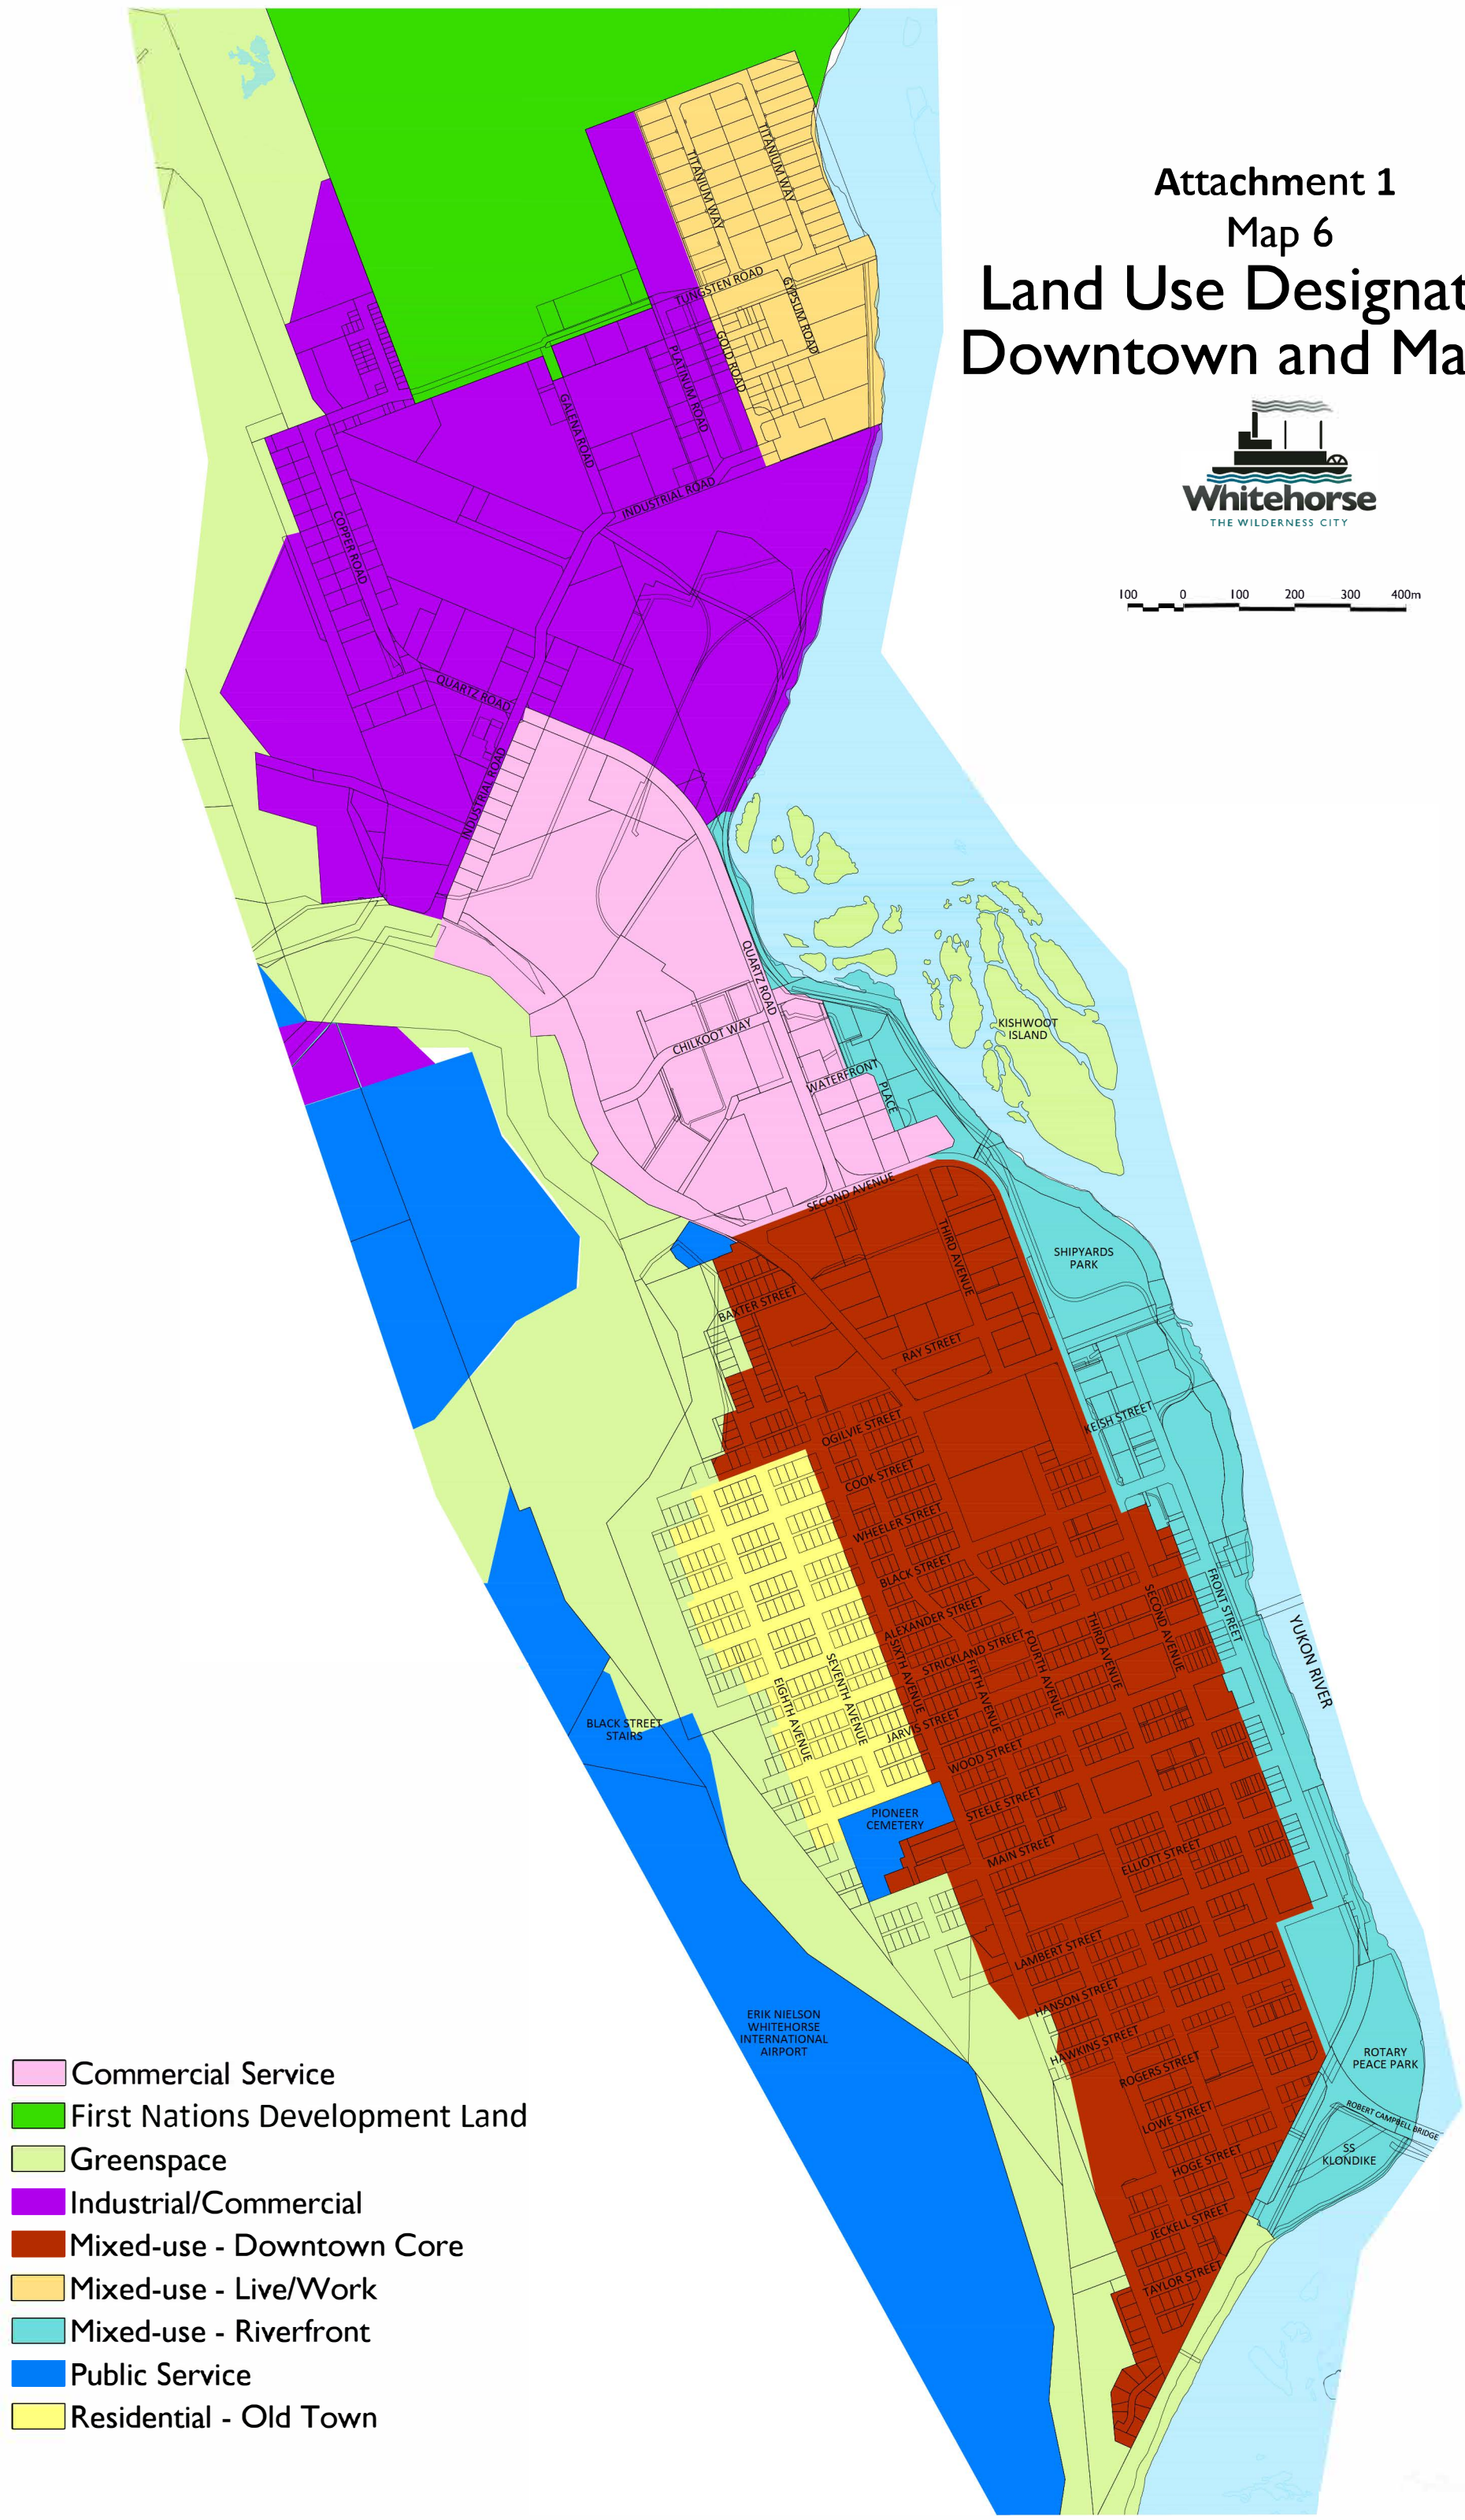

Attachment 1
Map 6
**Land Use Designations
Downtown and Marwell**

-  Commercial Service
-  First Nations Development Land
-  Greenspace
-  Industrial/Commercial
-  Mixed-use - Downtown Core
-  Mixed-use - Live/Work
-  Mixed-use - Riverfront
-  Public Service
-  Residential - Old Town