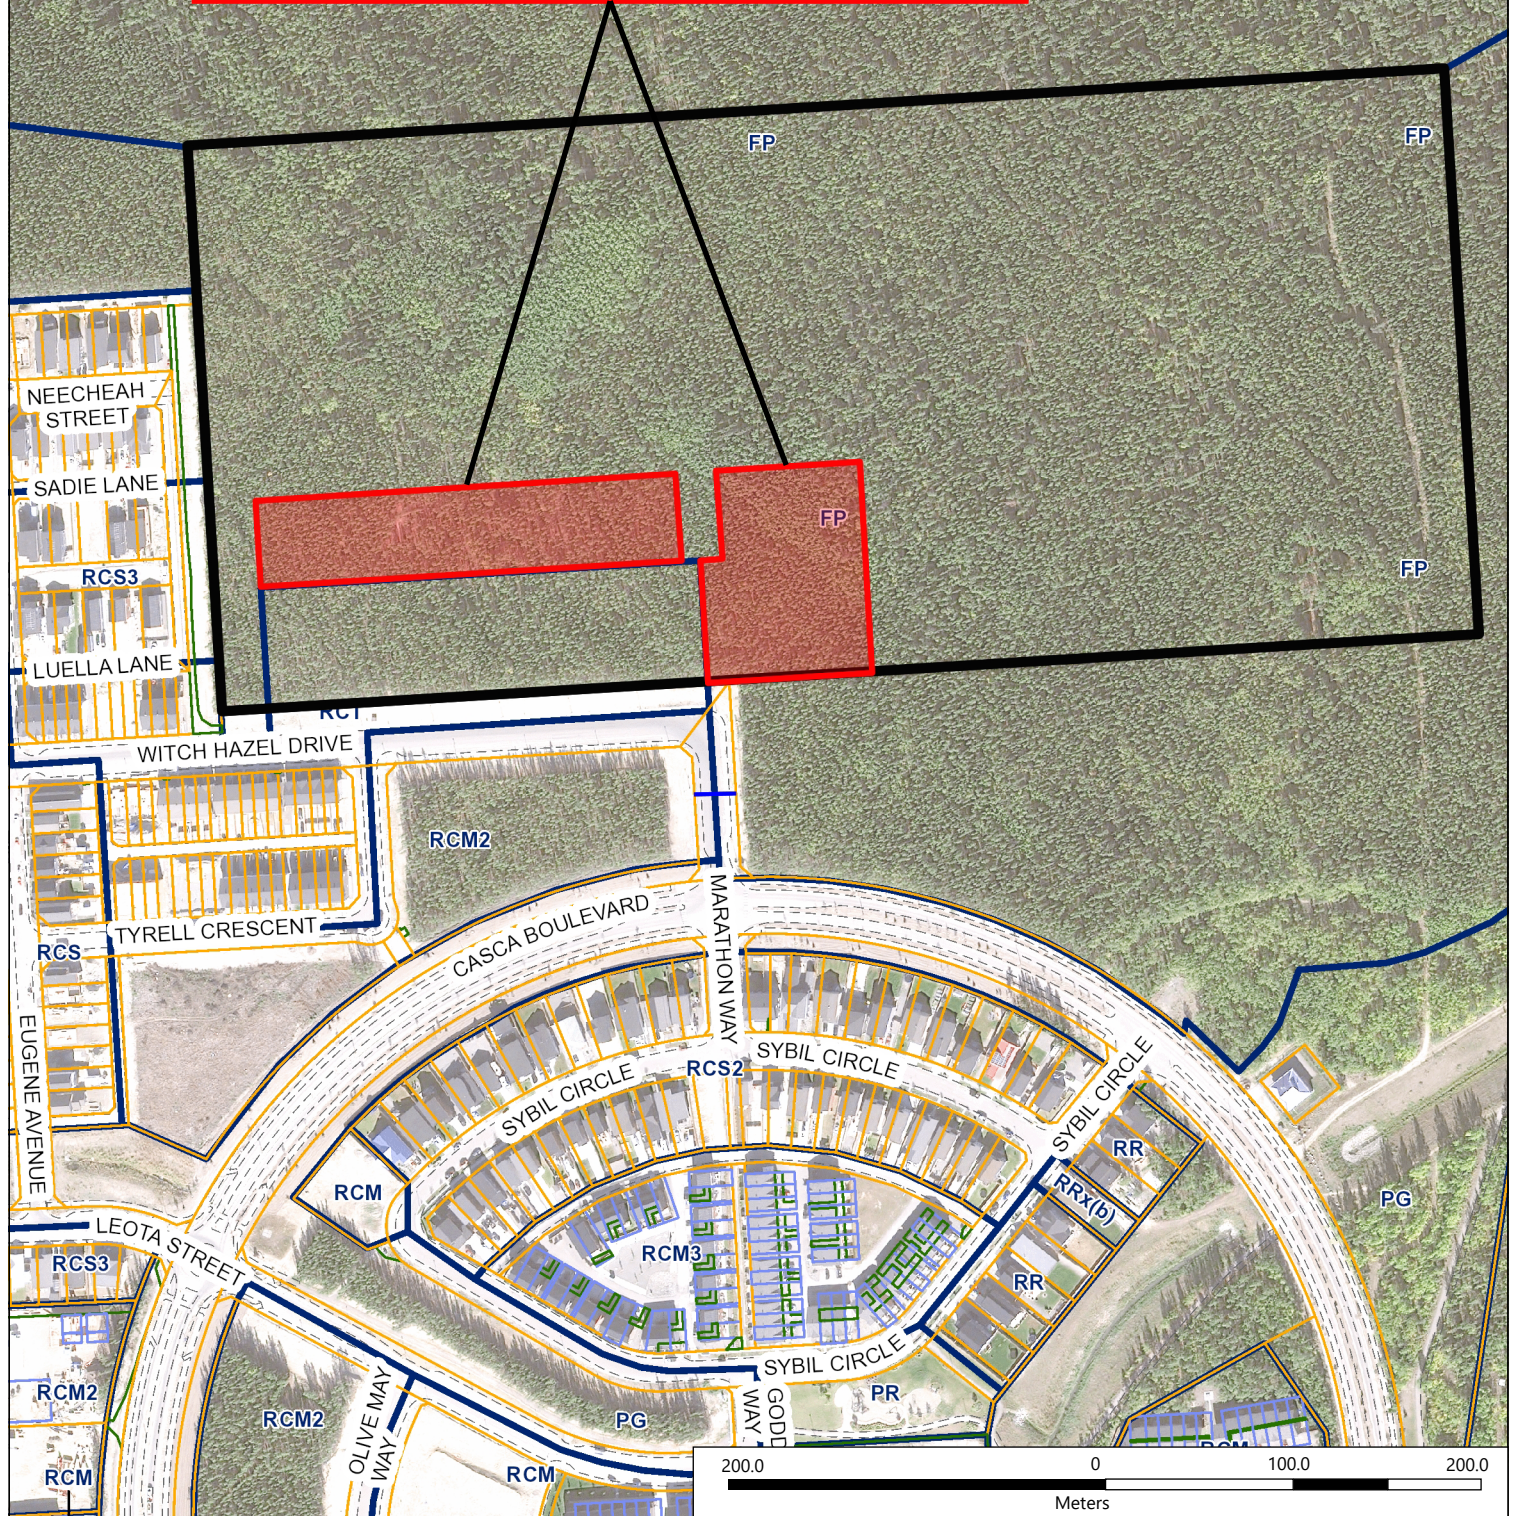

PG

**Rezone  
From FP - Future Planning  
To RCS - Comprehensive Residential Single Family**

SCALE:  
1:4,000

DATE:  
July 2, 2024

FILE:  
Z-09-2024

**CITY OF WHITEHORSE - PLANNING & SUSTAINABILITY SERVICES**

**Bylaw 2024-30 - Location Sketch**

An application to amend the zoning of a portion of Ta'an Kwäch'an Council (TKC) Settlement Land Parcel C-9B, from FP – Future Planning to RCS – Comprehensive Residential Single Family