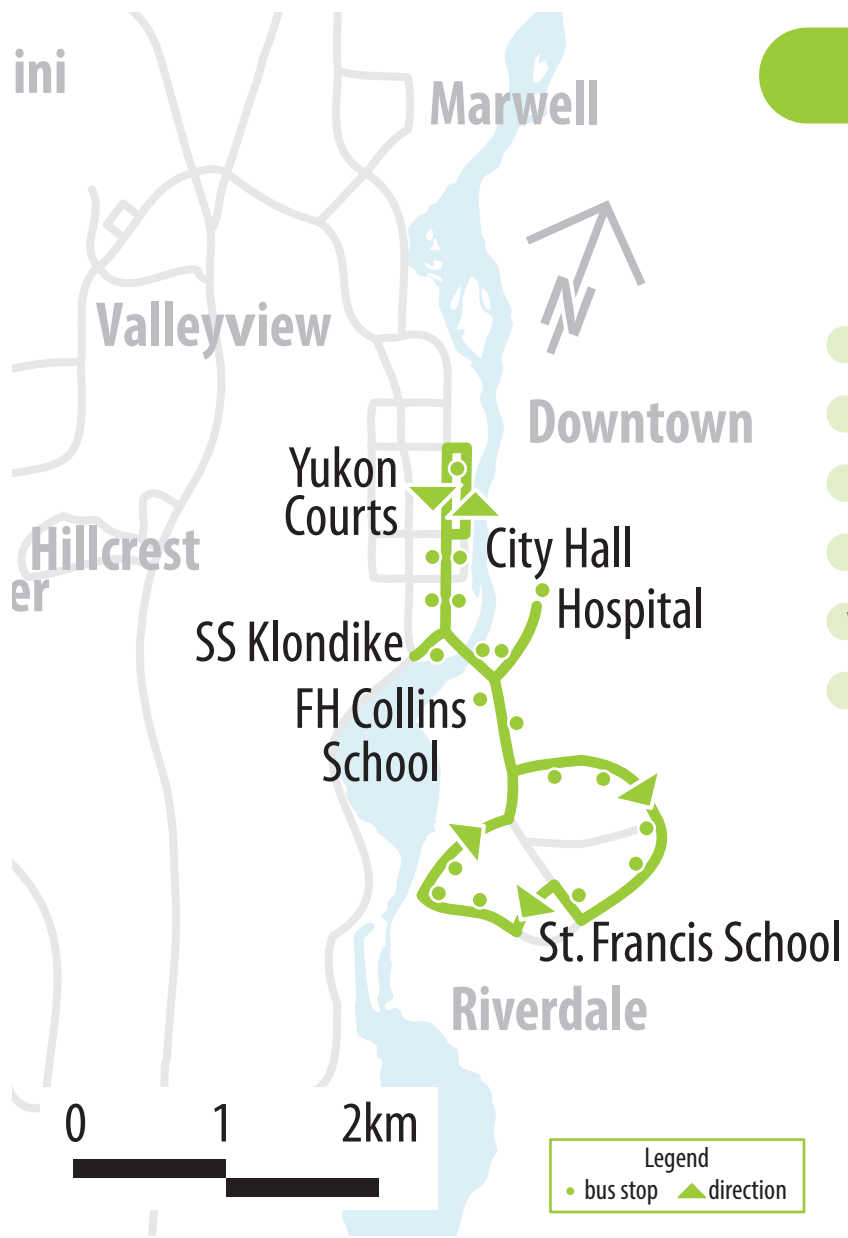

Route 101: City Central

	Weekday Buses are hourly 1st bus at 7:00 am Last bus at 9:00 pm	Weekday Peak AM extra bus at 7:30 am and 8:30 am PM extra bus at 3:30 pm and 4:30 pm		Weekends and Holidays Buses are hourly 1st bus at 7:00 am Last bus at 7:00 pm
City Hall	:00	:30	:30	:00
Shipyards Park	:02	:32	:32	:02
Chilkoot Centre	:04	:34	:34	:04
Yukon University	:10	:40	:40	:10
Rhine Way	:12	:42	:42	:12
Wasson Place	:16	:46	:46	:16
Park Lane	:17	:47	:47	:17
Whitehorse International Airport	:25	:55	:55	:25
Canada Games Centre	:33	:03	:03	:33
Kwanlin Dun Office	:36	:06	:06	:36
Elijah Smith Elementary School	:37	:07	:07	:37
Canada Games Centre	:39	:09	:09	:39
Yukon Inn Plaza	:43	:13	:13	:43
RCMP Headquarters	:46	:16	:16	:46
SS Klondike	:47	:17	:17	:47
Yukon Legislative Building	:49	:19	:19	:49
City Hall	:51	:21	:21	:51

* Weekday Drop Off is 10 pm from City Hall.

* Weekend and holidays Drop Off is 8 pm from City Hall.

Route 102: Riverdale Loop

	Weekday Buses every 30-min 1st bus at 6:30 am Last bus at 9:30 pm	Weekday Peak		Weekends and Holidays Buses every 30-min 1st bus at 6:30 am Last bus at 7:30 pm
		AM extra bus at 8:15 am	PM extra bus at 3:15 pm	
Yukon Courts Building	:30	:15	:15	:30
SS Klondike	:33	:18	:18	:33
FH Collins Secondary School	:35	:20	:20	:35
Klondike Road	:37	:22	:22	:37
Green Crescent	:39	:24	:24	:37
Bell Crescent	:41	:26	:26	:41
Christ The King School	:43	:28	:28	:43
FH Collins Secondary School	:45	:30	:30	:45
Whitehorse General Hospital	:47	:32	:32	:47
Yukon Legislative Building	:49	:34	:34	:47
City Hall	:51	:36	:36	:51
Yukon Courts Building	:55	:40	:40	:55

* Weekday Drop Off is 10 pm from City Hall.

* Weekend and holidays Drop Off is 8 pm from City Hall.

Legend

- bus stop
- ▲ direction