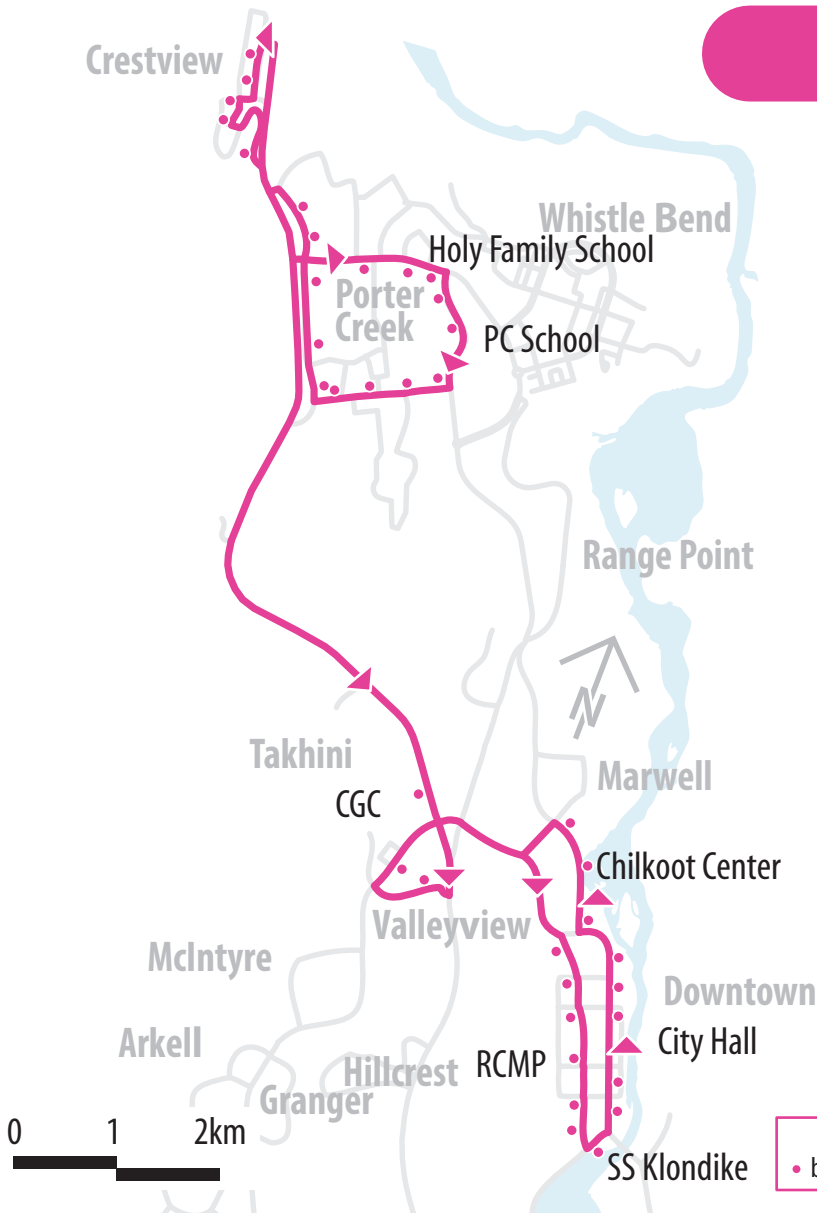

Route 202: Porter Creek West

	Weekday	Weekends and Holidays
	Buses are hourly	Buses are hourly
	1st bus at 6:40 am	1st bus at 6:40 am
	Last bus at 8:40 pm	Last bus at 6:40 pm

Canada Games Centre	:40	:40
Holly Street	:47	:47
Porter Creek School	:51	:51
Hemlock Street	:52	:52
Elm Street	:53	:53
15th Avenue	:55	:55
Dezadeash Road	:00	:00
Prospector Place	:03	:03
Kopper King	:08	:08
Canada Games Centre	:11	:11
Yukon Inn Plaza	:16	:16
RCMP Headquarters	:19	:19
SS Klondike	:20	:20
Yukon Legislative Building	:22	:22
City Hall	:25	:25
Shipyards Park	:27	:27
Chilkoot Centre	:29	:29
Canada Games Centre	:34	:34

* Weekday Drop Off is 10 pm from City Hall.

* Weekend and holidays Drop Off is 8 pm from City Hall.