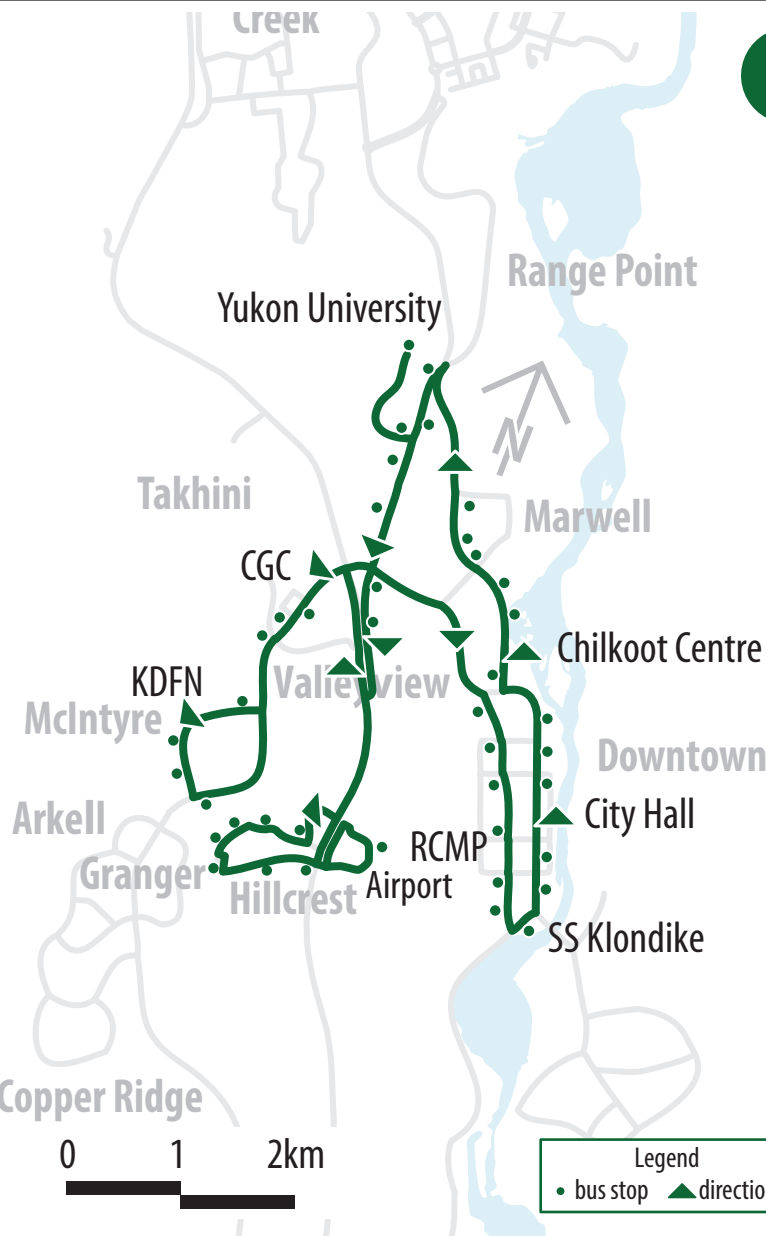

Route 101: City Central

	Weekday Buses are hourly 1st bus at 7:00 am Last bus at 9:00 pm	Weekday Peak AM extra bus at 7:30 am and 8:30 am PM extra bus at 3:30 pm and 4:30 pm		Weekends and Holidays Buses are hourly 1st bus at 7:00 am Last bus at 7:00 pm
City Hall	:00	:30	:30	:00
Shipyards Park	:02	:32	:32	:02
Chilkoot Centre	:04	:34	:34	:04
Yukon University	:10	:40	:40	:10
Rhine Way	:12	:42	:42	:12
Wasson Place	:16	:46	:46	:16
Park Lane	:17	:47	:47	:17
Whitehorse International Airport	:25	:55	:55	:25
Canada Games Centre	:33	:03	:03	:33
Kwanlin Dun Office	:36	:06	:06	:36
Elijah Smith Elementary School	:37	:07	:07	:37
Canada Games Centre	:39	:09	:09	:39
Yukon Inn Plaza	:43	:13	:13	:43
RCMP Headquarters	:46	:16	:16	:46
SS Klondike	:47	:17	:17	:47
Yukon Legislative Building	:49	:19	:19	:49
City Hall	:51	:21	:21	:51

* Weekday Drop Off is 10 pm from City Hall.

* Weekend and holidays Drop Off is 8 pm from City Hall.

Route 102: Riverdale Loop

	Weekday Buses every 30-min 1st bus at 6:30 am Last bus at 9:30 pm	Weekday Peak		Weekends and Holidays Buses every 30-min 1st bus at 6:30 am Last bus at 7:30 pm
		AM extra bus at 8:15 am	PM extra bus at 3:15 pm	
Yukon Courts Building	:30	:15	:15	:30
SS Klondike	:33	:18	:18	:33
FH Collins Secondary School	:35	:20	:20	:35
Klondike Road	:37	:22	:22	:37
Green Crescent	:39	:24	:24	:37
Bell Crescent	:41	:26	:26	:41
Christ The King School	:43	:28	:28	:43
FH Collins Secondary School	:45	:30	:30	:45
Whitehorse General Hospital	:47	:32	:32	:47
Yukon Legislative Building	:49	:34	:34	:47
City Hall	:51	:36	:36	:51
Yukon Courts Building	:55	:40	:40	:55

* Weekday Drop Off is 10 pm from Law Courts.
 * Weekend and holidays Drop Off is 8 pm from Law Courts.

Route 201: Porter Creek East

Weekday	Weekends and Holidays
Buses are hourly	Buses are hourly
1st bus at 6:40 am	1st bus at 6:40 am
Last bus at 8:40 pm	Last bus at 6:40 pm