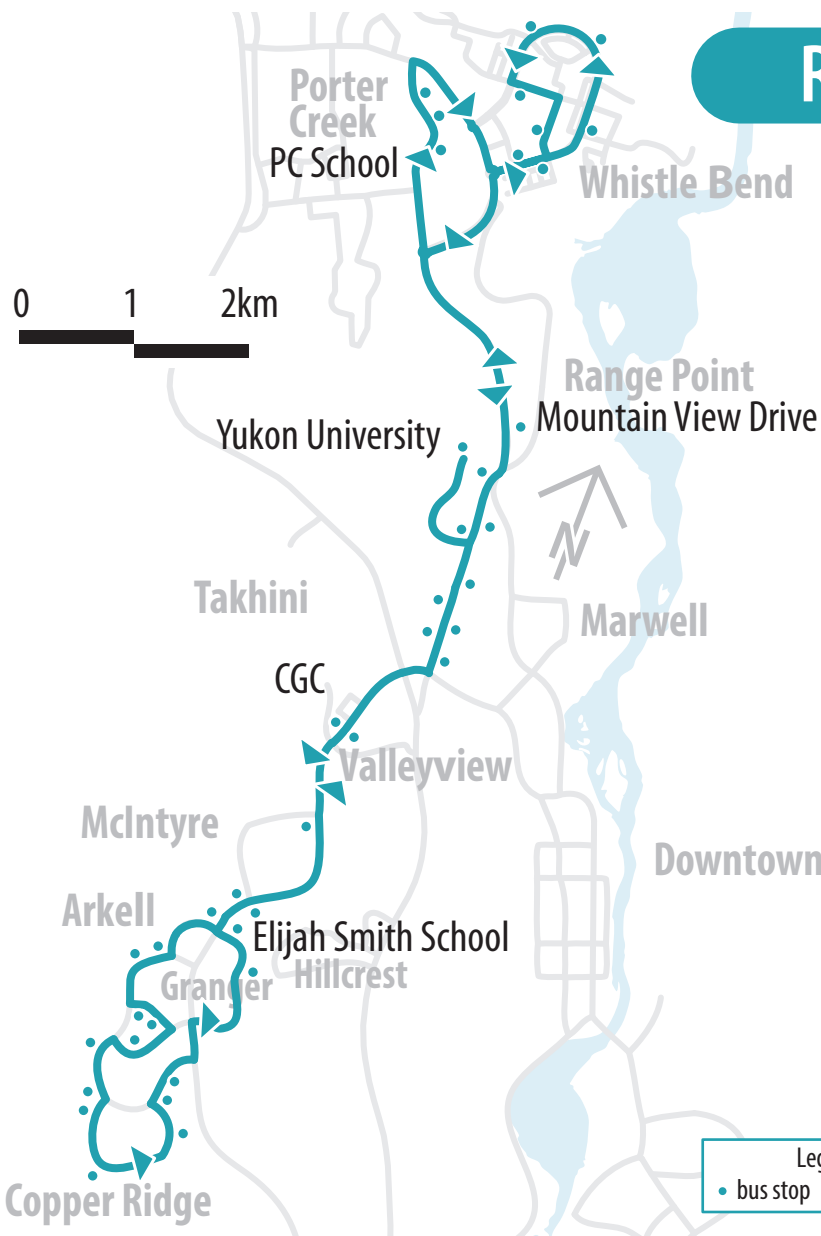

* Weekday Drop Off is 10 pm from City Hall.

* Weekend and holidays Drop Off is 8 pm from City Hall.

Legend
 • bus stop ▲ direction

Route 302: Copper Ridge South

	Weekday	Weekends and Holidays
	Buses are hourly	Buses are hourly
	1st bus at 7:00 am	1st bus at 7:00 am
	Last bus at 9:00 pm	Last bus at 7:00 pm

* Weekday Drop Off is 10 pm from City Hall.
 * Weekend and holidays Drop Off is 8 pm from City Hall.

Legend
 • bus stop ▲ direction

Route 401: Whistle Bend East

	Weekday Buses are hourly 1st bus at 6:45 am Last bus at 8:45 pm	Weekday Peak AM extra bus at 7:15 am and 8:15 am PM extra bus at 4:15 pm and 5:15 pm		Weekends and Holidays Buses are hourly 1st bus at 6:45 am Last bus at 6:45 pm
City Hall	:45	:15	:15	:45
Shipyards Park	:47	:17	:17	:47
Chilkoot Centre	:49	:19	:19	:49
Takhini Trailer Court	:52	:22	:22	:52
Aksala Drive	:58	:28	:28	:58
Sybil Circle	:01	:31	:31	:01
Whistle Bend Care Facility	:04	:34	:34	:04
Porter Creek School	:09	:39	:39	:09
Mountain View Place North	:14	:44	:44	:14
Chilkoot Centre	:20	:50	:50	:20
Shipyards Park	:22	:52	:52	:22
Yukon Courts Building	:25	:55	:55	:25
Whitehorse General Hospital	:29	:59	:59	:29
Yukon Legislative Building	:31	:01	:01	:31
City Hall	:35	:05	:05	:35

* Weekday Drop Off is 10 pm from City Hall.

* Weekend and holidays Drop Off is 8 pm from City Hall.

Legend	
• bus stop	▲ direction

Route 402: Whistle Bend West

	Weekday	Weekends and Holidays
	Buses are hourly	Buses are hourly
	1st bus at 6:45 am	1st bus at 6:45 am
	Last bus at 8:45 pm	Last bus at 6:45 pm

* Weekday Drop Off is 10 pm from City Hall.

* Weekend and holidays Drop Off is 8 pm from City Hall.

Legend

- bus stop
- ▲ direction