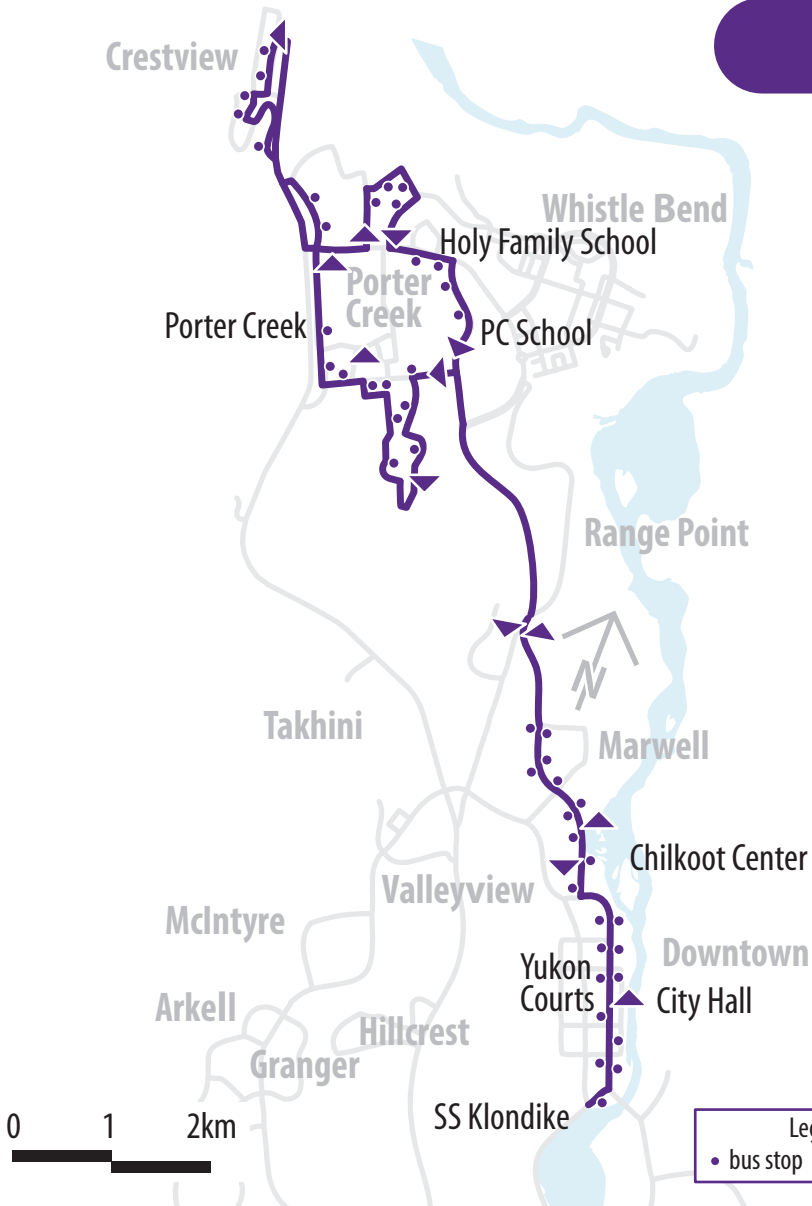

Route 101: City Central

	Weekday Buses are hourly 1st bus at 7:00 am Last bus at 9:00 pm	Weekday Peak AM extra bus at 7:30 am and 8:30 am PM extra bus at 3:30 pm and 4:30 pm		Weekends and Holidays Buses are hourly 1st bus at 7:00 am Last bus at 7:00 pm
City Hall	:00	:30	:30	:00
Shipyards Park	:02	:32	:32	:02
Chilkoot Centre	:04	:34	:34	:04
Yukon University	:10	:40	:40	:10
Rhine Way	:12	:42	:42	:12
Wasson Place	:16	:46	:46	:16
Park Lane	:17	:47	:47	:17
Whitehorse International Airport	:25	:55	:55	:25
Canada Games Centre	:33	:03	:03	:33
Kwanlin Dun Office	:36	:06	:06	:36
Elijah Smith Elementary School	:37	:07	:07	:37
Canada Games Centre	:39	:09	:09	:39
Yukon Inn Plaza	:43	:13	:13	:43
RCMP Headquarters	:46	:16	:16	:46
SS Klondike	:47	:17	:17	:47
Yukon Legislative Building	:49	:19	:19	:49
City Hall	:51	:21	:21	:51

* Weekday Drop Off is 10 pm from City Hall.

* Weekend and holidays Drop Off is 8 pm from City Hall.

Route 102: Riverdale Loop

	Weekday Buses every 30-min 1st bus at 6:30 am Last bus at 9:30 pm	Weekday Peak		Weekends and Holidays Buses every 30-min 1st bus at 6:30 am Last bus at 7:30 pm
		AM extra bus at 8:15 am	PM extra bus at 3:15 pm	
Yukon Courts Building	:30	:15	:15	:30
SS Klondike	:33	:18	:18	:33
FH Collins Secondary School	:35	:20	:20	:35
Klondike Road	:37	:22	:22	:37
Green Crescent	:39	:24	:24	:37
Bell Crescent	:41	:26	:26	:41
Christ The King School	:43	:28	:28	:43
FH Collins Secondary School	:45	:30	:30	:45
Whitehorse General Hospital	:47	:32	:32	:47
Yukon Legislative Building	:49	:34	:34	:47
City Hall	:51	:36	:36	:51
Yukon Courts Building	:55	:40	:40	:55

* Weekday Drop Off is 10 pm from Law Courts.
 * Weekend and holidays Drop Off is 8 pm from Law Courts.

Route 201: Porter Creek East

Weekday	Weekends and Holidays
Buses are hourly	Buses are hourly
1st bus at 6:40 am	1st bus at 6:40 am
Last bus at 8:40 pm	Last bus at 6:40 pm