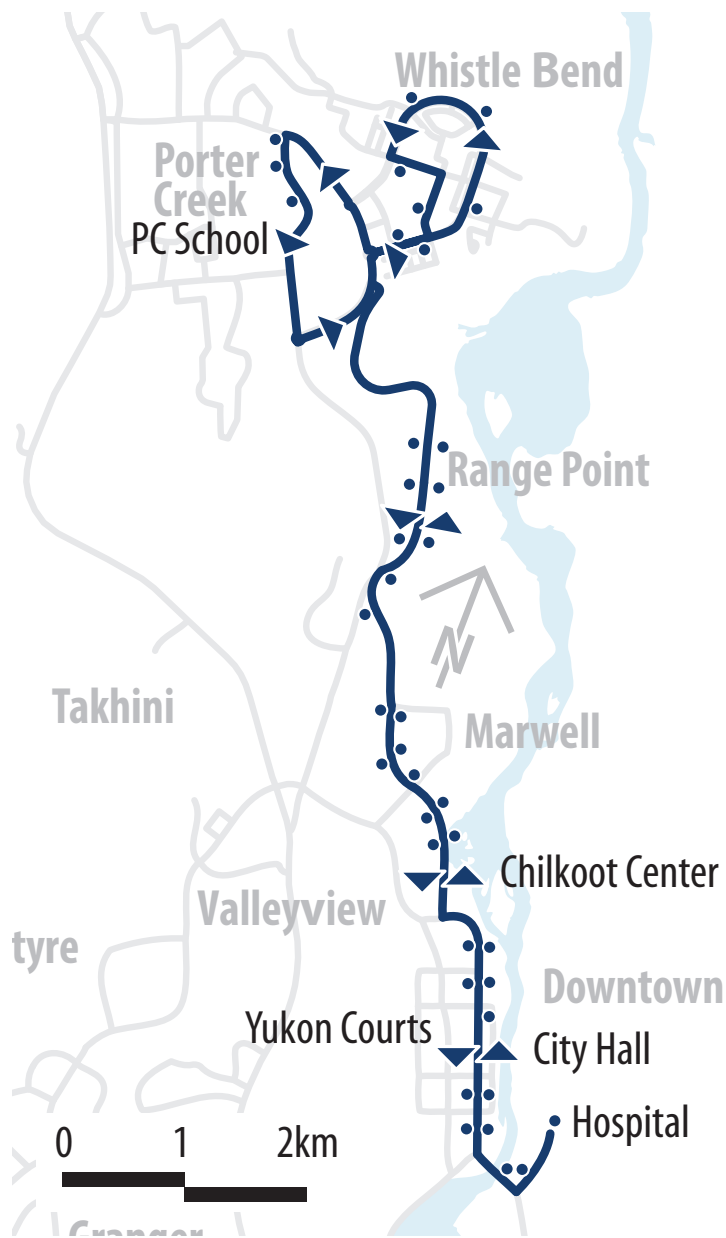

Route 401: Whistle Bend East

	Weekday Buses are hourly 1st bus at 6:45 am Last bus at 8:45 pm	Weekday Peak AM extra bus at 7:15 am and 8:15 am PM extra bus at 4:15 pm and 5:15 pm		Weekends and Holidays Buses are hourly 1st bus at 6:45 am Last bus at 6:45 pm
City Hall	:45	:15	:15	:45
Shipyards Park	:47	:17	:17	:47
Chilkoot Centre	:49	:19	:19	:49
Takhini Trailer Court	:52	:22	:22	:52
Aksala Drive	:58	:28	:28	:58
Sybil Circle	:01	:31	:31	:01
Whistle Bend Care Facility	:04	:34	:34	:04
Porter Creek School	:09	:39	:39	:09
Mountain View Place North	:14	:44	:44	:14
Chilkoot Centre	:20	:50	:50	:20
Shipyards Park	:22	:52	:52	:22
Yukon Courts Building	:25	:55	:55	:25
Whitehorse General Hospital	:29	:59	:59	:29
Yukon Legislative Building	:31	:01	:01	:31
City Hall	:35	:05	:05	:35

* Weekday Drop Off is 10 pm from City Hall.

* Weekend and holidays Drop Off is 8 pm from City Hall.

Legend	
• bus stop	▲ direction