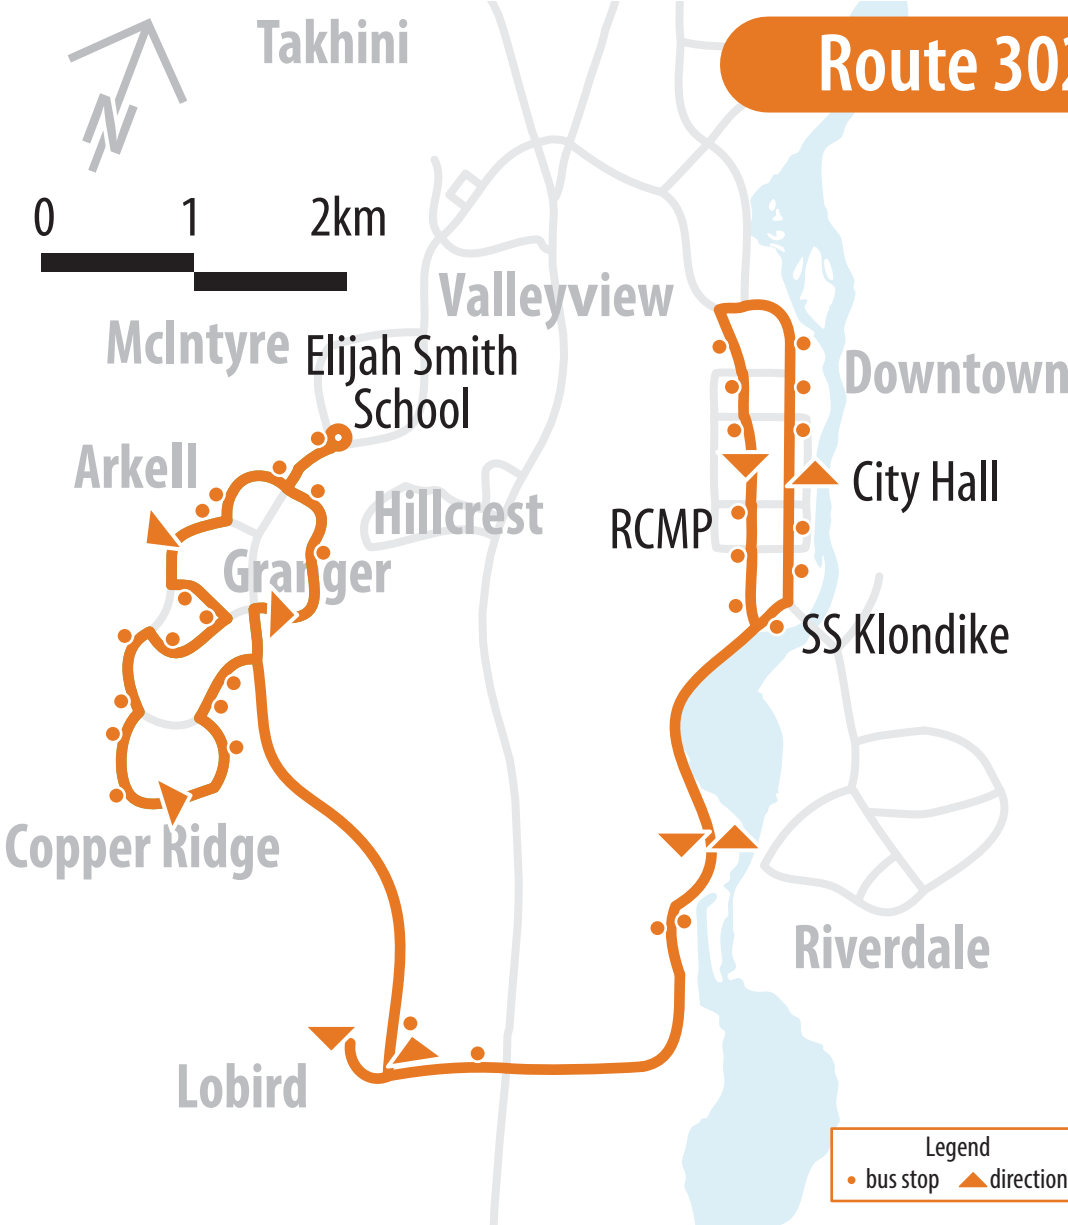

* Weekday Drop Off is 10 pm from City Hall.

* Weekend and holidays Drop Off is 8 pm from City Hall.

Route 301: Copper Ridge & Granger

Weekday	Weekends and Holidays
Buses are hourly	Buses are hourly
1st bus at 6:45 am	1st bus at 6:45 am
Last bus at 8:45 pm	Last bus at 6:45 pm

* Weekday Drop Off is 10 pm from City Hall.

* Weekend and holidays Drop Off is 8 pm from City Hall.

Legend
 • bus stop ▲ direction

Route 302: Copper Ridge South

	Weekday	Weekends and Holidays
	Buses are hourly	Buses are hourly
	1st bus at 7:00 am	1st bus at 7:00 am
	Last bus at 9:00 pm	Last bus at 7:00 pm

City Hall	:00	:00
Shipyards Park	:02	:02
Yukon Inn Plaza	:06	:06
RCMP Headquarters	:09	:09
Alaska Highway	:17	:17
Lobird Roundabout	:18	:18
Wilson Drive	:21	:21
Elijah Smith Elementary School	:25	:25
Finch Crescent	:28	:28
Copper Ridge Place	:31	:31
Keewenaw Drive	:34	:34
Diamond Way	:36	:36
Lobird Estates	:41	:41
Alaska Highway	:42	:42
SS Klondike	:48	:48
Yukon Legislative Building	:49	:49
City Hall	:51	:51

* Weekday Drop Off is 10 pm from City Hall.

* Weekend and holidays Drop Off is 8 pm from City Hall.

Legend

- bus stop
- ▲ direction