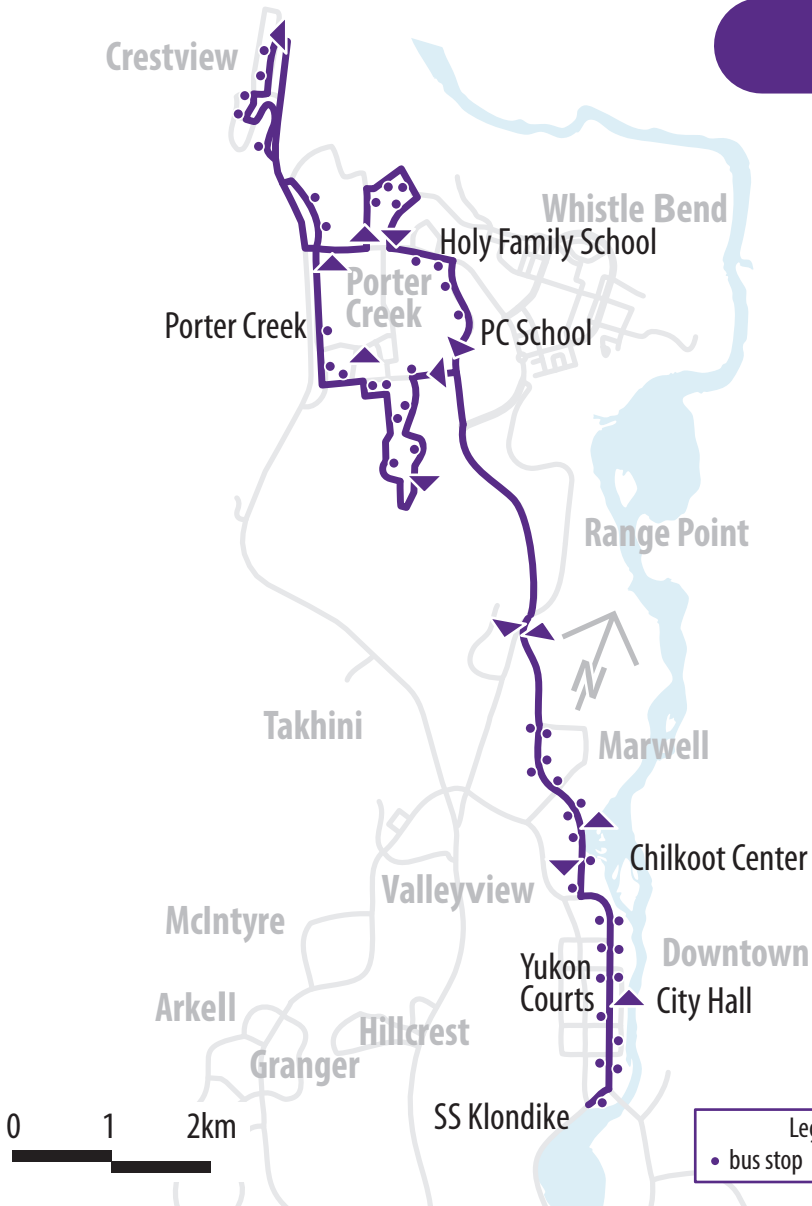

Route 201: Porter Creek East

Weekday	Weekends and Holidays
Buses are hourly	Buses are hourly
1st bus at 6:40 am	1st bus at 6:40 am
Last bus at 8:40 pm	Last bus at 6:40 pm

City Hall	:40	:40
Shipyards Park	:42	:42
Chilkoot Centre	:44	:44
Hemlock Street	:50	:50
Grove Street	:52	:52
Elm Street	:54	:54
15th Avenue	:56	:56
Dezadeash Road	:01	:01
Prospector Place	:04	:04
Aspen Place	:07	:07
Porter Creek School	:14	:14
Chilkoot Centre	:20	:20
Shipyards Park	:22	:22
Yukon Courts Building	:24	:24
SS Klondike	:27	:27
Yukon Legislative Building	:29	:29
City Hall	:31	:31

* Weekday Drop Off is 10 pm from City Hall.

* Weekend and holidays Drop Off is 8 pm from City Hall.