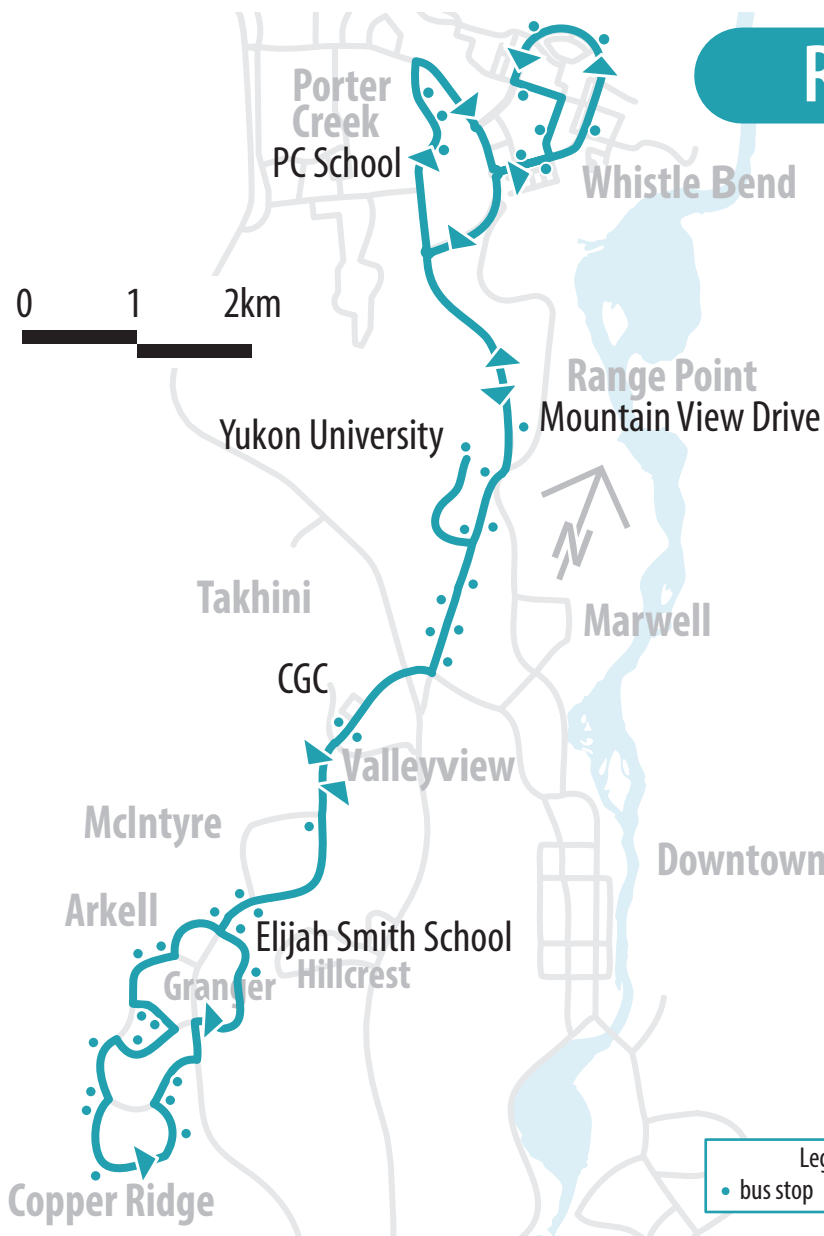

Route 402: Whistle Bend West

	Weekday	Weekends and Holidays
	Buses are hourly	Buses are hourly
	1st bus at 6:45 am	1st bus at 6:45 am
	Last bus at 8:45 pm	Last bus at 6:45 pm

Canada Games Centre	:45	:45
Elijah Smith Elementary School	:48	:48
Finch Crescent	:51	:51
Copper Ridge Place	:54	:54
Keewenaw Drive	:57	:57
Diamond Way	:59	:59
Wilson Drive	:01	:01
Elijah Smith Elementary School	:05	:05
Canada Games Centre	:07	:07
Takhini Arena	:09	:09
Yukon University	:11	:11
Porter Creek School	:14	:14
Aksala Drive	:18	:18
Sybil Circle	:21	:21
Whistle Bend Care Facility	:24	:24
Yukon University	:30	:30
Rhine Way	:32	:32
Canada Games Centre	:36	:36

* Weekday Drop Off is 10 pm from City Hall.

* Weekend and holidays Drop Off is 8 pm from City Hall.

Legend
 • bus stop ▲ direction