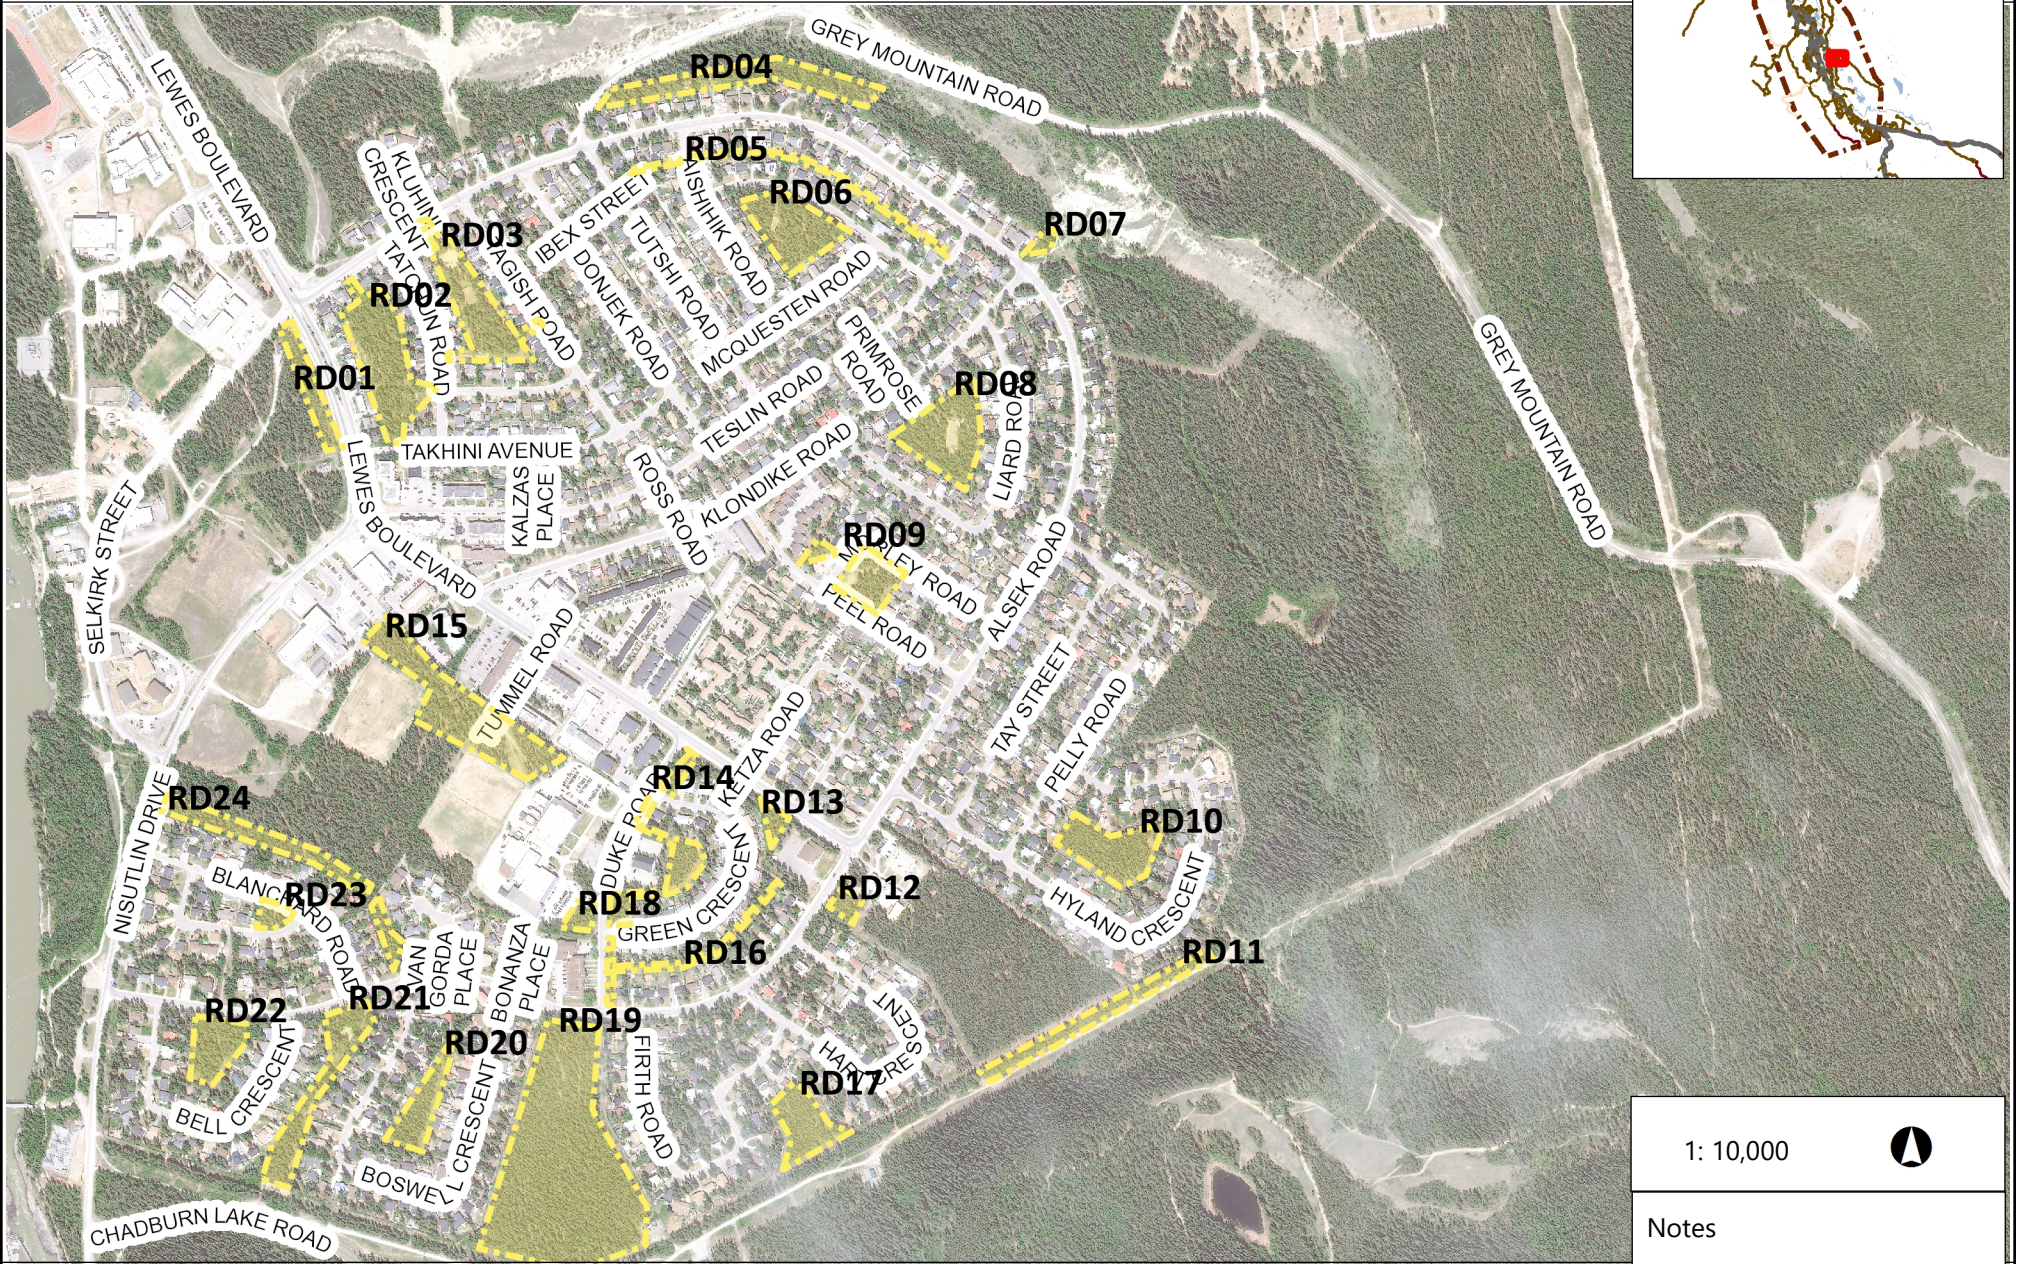

# Riverdale

Generated:  
9/3/2024

508.0 0 254.00 508.0 Meters

NAD\_1983\_UTM\_Zone\_8N

This map is a user generated static output from an Internet mapping site and is for reference only. Data layers that appear on this map may or may not be accurate, current, or otherwise reliable.

THIS MAP IS NOT TO BE USED FOR NAVIGATION

1: 10,000

### Notes

Projected FireSmart polygons