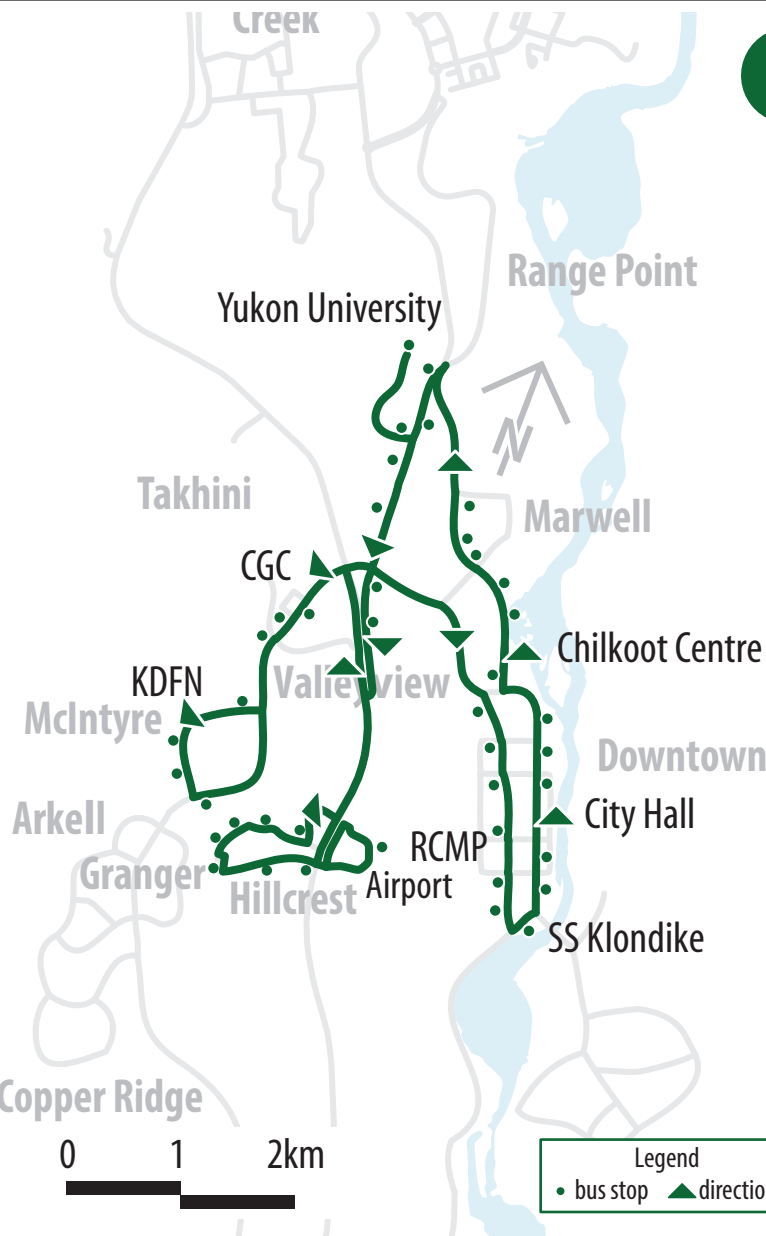

# Route 101: City Central

	Weekday Buses are hourly 1st bus at 7:00 am Last bus at 9:00 pm	Weekday Peak AM extra bus at 7:30 am and 8:30 am PM extra bus at 3:30 pm and 4:30 pm		Weekends and Holidays Buses are hourly 1st bus at 7:00 am Last bus at 7:00 pm
City Hall	:00	:30	:30	:00
Shipyards Park	:02	:32	:32	:02
Chilkoot Centre	:04	:34	:34	:04
Yukon University	:10	:40	:40	:10
Rhine Way	:12	:42	:42	:12
Wasson Place	:16	:46	:46	:16
Park Lane	:17	:47	:47	:17
Whitehorse International Airport	:25	:55	:55	:25
Canada Games Centre	:33	:03	:03	:33
Kwanlin Dun Office	:36	:06	:06	:36
Elijah Smith Elementary School	:37	:07	:07	:37
Canada Games Centre	:39	:09	:09	:39
Yukon Inn Plaza	:43	:13	:13	:43
RCMP Headquarters	:46	:16	:16	:46
SS Klondike	:47	:17	:17	:47
Yukon Legislative Building	:49	:19	:19	:49
City Hall	:51	:21	:21	:51

\* Weekday Drop Off is 10 pm from City Hall.

\* Weekend and holidays Drop Off is 8 pm from City Hall.